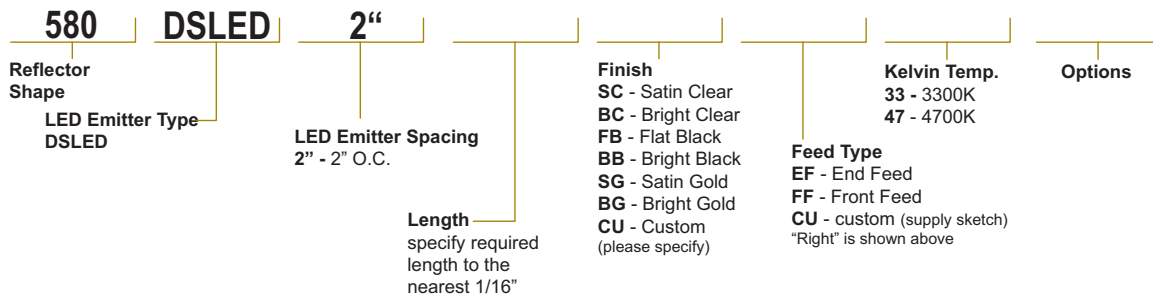

LED DISPLAY

580

HALF ROUND

HI-LUMEN LED EMITTERS

- extruded aluminum construction
- high Lumen LED emitters with rated service life to 50,000 hours at 40 degrees Celsius.
- built in heat sink to facilitate heat transfer away from emitters
- LED modules come in 12" sections with emitter spacing options of 2" on center (6 emitters/ft. at 8watts/ft.) or 1" on center (12 emitters/ft. at 17watts/ft.) (1" O.C. spacing not recommended with this extrusion, consult factory for specific recommendations about other extrusions)
- other LED modules/emitters may be available. consult factory for the latest emitter spacing, Kelvin Temperatures, life ratings, beam spread and lumen ratings available
- consult LED power boxes page for specification assistance of required LED drivers
- fixtures are built to order with lengths to the nearest 1/16"
- standard anodized finishes are listed. custom anodized and powdercoated finishes available
- all Display fixtures come standard with 9'-0" wire leads
- two types of wire feed offered
End Feed includes 6'-0" of 3/8" flexible conduit
Front Feed includes a matching 32" long 1/2" o.d. rigid downtube and 3'-0" of 3/8" flexible conduit allow 3" wire feed connectors
- mounting options, end caps, and acrylic diffusers also available
- UL and C-UL Listed for Dry and Damp Locations

Mechanically Fastened Matching Solid End Cap
option: **EC580**

Rotating Arm Bracket
option: **RAB**
See Custom-p2 for details

Cable Suspension System
option: **CSS**
See Custom-p1 for details

Job Information
Type
Job Name
Location