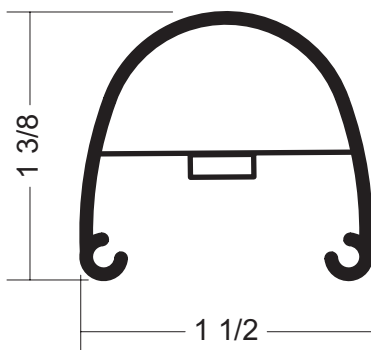

LED DISPLAY

580

HALF ROUND

HI-LUMEN LED EMITTERS

- extruded aluminum construction
- high Lumen LED emitters with rated service life to 50,000 hours at 40 degrees Celsius.
- built in heat sink to facilitate heat transfer away from emitters
- LED modules come in 12" sections with emitter spacing options of 2" on center (6 emitters/ft. at 8watts/ft.) or 1" on center (12 emitters/ft. at 17watts/ft.) (1" O.C. spacing not recommended with this extrusion, consult factory for specific recommendations about other extrusions)
- other LED modules/emitters may be available. consult factory for the latest emitter spacing, Kelvin Temperatures, life ratings, beam spread and lumen ratings available
- consult LED power boxes page for specification assistance of required LED drivers
- fixtures are built to order with lengths to the nearest 1/16"
- standard anodized finishes are listed. custom anodized and powdercoated finishes available
- all Display fixtures come standard with 9'-0" wire leads
- two types of wire feed offered
End Feed includes 6'-0" of 3/8" flexible conduit
Front Feed includes a matching 32" long 1/2" o.d. rigid downtube and 3'-0" of 3/8" flexible conduit allow 3" wire feed connectors
- mounting options, end caps, and acrylic diffusers also available
- UL and C-UL Listed for Dry and Damp Locations

Mechanically Fastened Matching Solid End Cap
option: **EC580**

Rotating Arm Bracket
option: **RAB**
See Custom-p2 for details

Cable Suspension System
option: **CSS**
See Custom-p1 for details

Job Information
Type
Job Name
Location