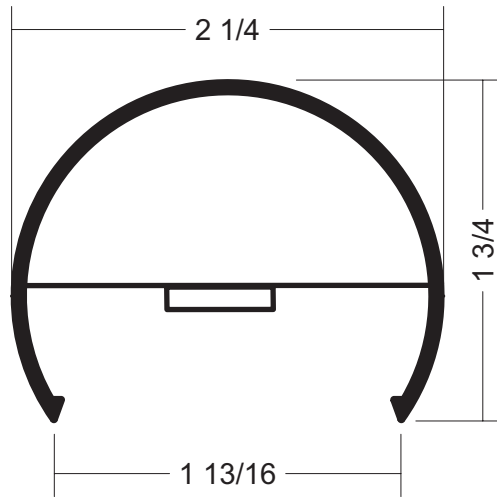

LED DISPLAY

570

ROUND

HI-LUMEN LED EMITTERS

- extruded aluminum construction
- high Lumen LED emitters with rated service life to 50,000 hours at 40 degrees Celsius.
- built in heat sink to facilitate heat transfer away from emitters
- LED modules come in 12" sections with emitter spacing options of 2" on center (6 emitters/ft. at 8watts/ft.) or 1" on center (12 emitters/ft. at 17watts/ft.) (1" O.C. spacing not recommended with this extrusion, consult factory for specific recommendations about other extrusions)
- other LED modules/emitters may be available. consult factory for the latest emitter spacing, Kelvin Temperatures, life ratings, beam spread and lumen ratings available
- consult LED power boxes page for specification assistance of required LED drivers
- fixtures are built to order with lengths to the nearest 1/16"
- standard anodized finishes are listed. custom anodized and powdercoated finishes available
- all Display fixtures come standard with 9'-0" wire leads
- two types of wire feed offered
End Feed includes 6'-0" of 3/8" flexible conduit
Front Feed includes a matching 32" long 1/2" o.d. rigid downtube and 3'-0" of 3/8" flexible conduit allow 3" wire feed connectors
- mounting options, end caps, and acrylic diffusers also available
- UL and C-UL Listed for Dry and Damp Locations