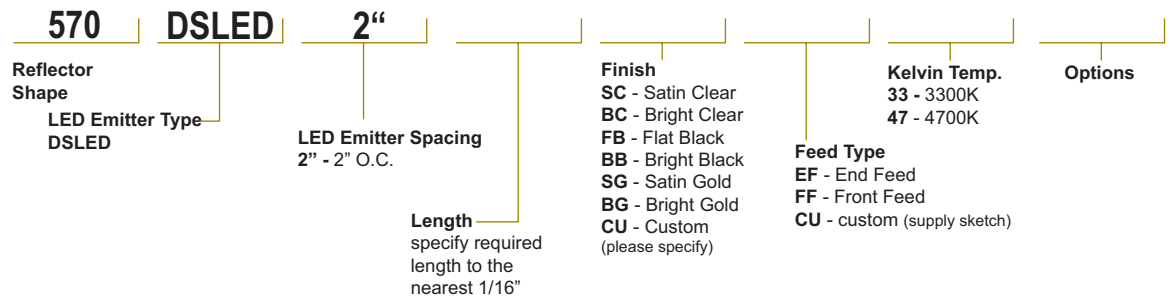

LED DISPLAY

570

ROUND

HI-LUMEN LED EMITTERS

- extruded aluminum construction
- high Lumen LED emitters with rated service life to 50,000 hours at 40 degrees Celsius.
- built in heat sink to facilitate heat transfer away from emitters
- LED modules come in 12" sections with emitter spacing options of 2" on center (6 emitters/ft. at 8watts/ft.) or 1" on center (12 emitters/ft. at 17watts/ft.) (1" O.C. spacing not recommended with this extrusion, consult factory for specific recommendations about other extrusions)
- other LED modules/emitters may be available. consult factory for the latest emitter spacing, Kelvin Temperatures, life ratings, beam spread and lumen ratings available
- consult LED power boxes page for specification assistance of required LED drivers
- fixtures are built to order with lengths to the nearest 1/16"
- standard anodized finishes are listed. custom anodized and powdercoated finishes available
- all Display fixtures come standard with 9'-0" wire leads
- two types of wire feed offered
End Feed includes 6'-0" of 3/8" flexible conduit
Front Feed includes a matching 32" long 1/2" o.d. rigid downtube and 3'-0" of 3/8" flexible conduit allow 3" wire feed connectors
- mounting options, end caps, and acrylic diffusers also available
- UL and C-UL Listed for Dry and Damp Locations

Rotating Arm Bracket
option: **RAB**
See Custom-p2 for details

Cable Suspension System
option: **CSS**
See Custom-p1 for details

End Caps Available for Model 570

Job Information
Type
Job Name
Location

BIRCHWOOD LIGHTING