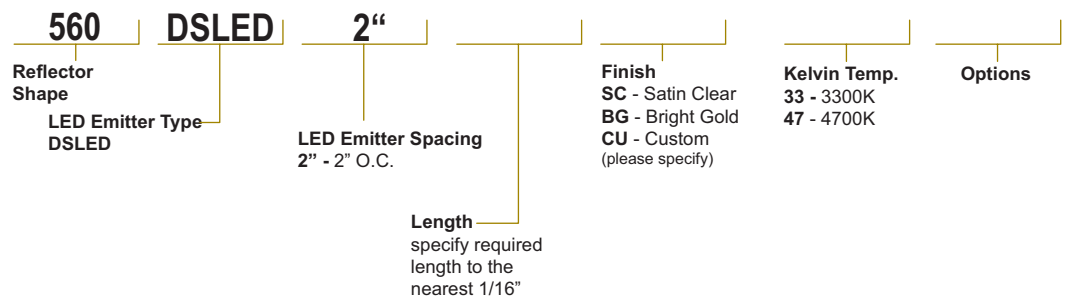

Job Information
Type
Job Name
Location

BIRCHWOOD LIGHTING

714.550.7118 • fax 714.550.7151 • www.BirchwoodLighting.com

NOTE: Specifications and dimensions are subject to change without notice.

rev 0106