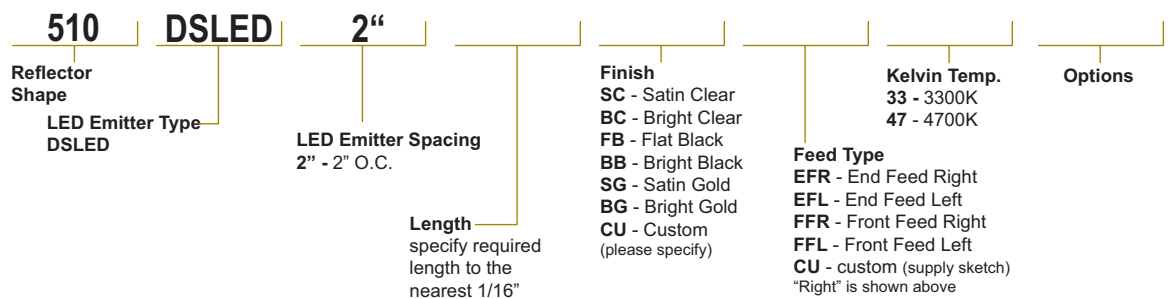

### HI-LUMEN LED EMITTERS

- extruded aluminum construction
- high Lumen LED emitters with rated service life to 50,000 hours at 40 degrees Celsius.
- built in heat sink to facilitate heat transfer away from emitters
- LED modules come in 12" sections with emitter spacing options of 2" on center (6 emitters/ft. at 8watts/ft.) or 1" on center (12 emitters/ft. at 17watts/ft.) (1" O.C. spacing not recommended with this extrusion, consult factory for specific recommendations about other extrusions)
- other LED modules/emitters may be available. consult factory for the latest emitter spacing, Kelvin Temperatures, life ratings, beam spread and lumen ratings available
- consult LED power boxes page for specification assistance of required LED drivers
- fixtures are built to order with lengths to the nearest 1/16"
- standard anodized finishes are listed. custom anodized and powdercoated finishes available
- all Display fixtures come standard with 9'-0" wire leads
- two types of wire feed offered  
**End Feed** includes 6'-0" of 3/8" flexible conduit  
**Front Feed** includes a matching 32" long 1/2" o.d. rigid downtube and 3'-0" of 3/8" flexible conduit allow 3" wire feed connectors
- mounting options, end caps, and acrylic diffusers also available
- UL and C-UL Listed for Dry and Damp Locations

Job Information
Type _____
Job Name _____
Location _____

# LED DISPLAY

Flush-Mount / Wood-End  
Mounting Clip  
option: **MC01**

Smooth Finish  
Matching Solid End Cap  
option: **EC510**