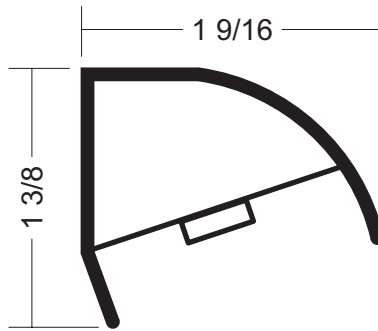

LED DISPLAY

510

QUARTER ROUND

HI-LUMEN LED EMITTERS

- extruded aluminum construction
- high Lumen LED emitters with rated service life to 50,000 hours at 40 degrees Celsius.
- built in heat sink to facilitate heat transfer away from emitters
- LED modules come in 12" sections with emitter spacing options of 2" on center (6 emitters/ft. at 8watts/ft.) or 1" on center (12 emitters/ft. at 17watts/ft.) (1" O.C. spacing not recommended with this extrusion, consult factory for specific recommendations about other extrusions)
- other LED modules/emitters may be available. consult factory for the latest emitter spacing, Kelvin Temperatures, life ratings, beam spread and lumen ratings available
- consult LED power boxes page for specification assistance of required LED drivers
- fixtures are built to order with lengths to the nearest 1/16"
- standard anodized finishes are listed. custom anodized and powdercoated finishes available
- all Display fixtures come standard with 9'-0" wire leads
- two types of wire feed offered
  End Feed includes 6'-0" of 3/8" flexible conduit
  Front Feed includes a matching 32" long 1/2" o.d. rigid downtube and 3'-0" of 3/8" flexible conduit allow 3" wire feed connectors
- mounting options, end caps, and acrylic diffusers also available
- UL and C-UL Listed for Dry and Damp Locations

Job Information
Type _____
Job Name _____
Location _____

LED DISPLAY