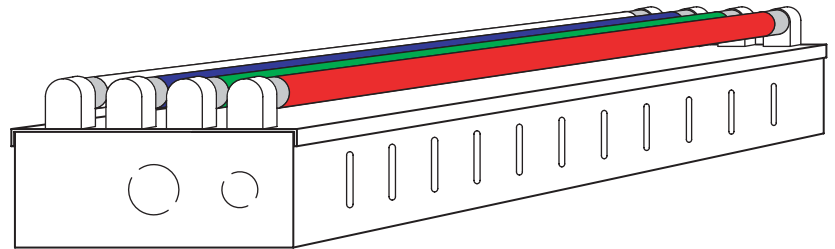

JASON™ 4

JAS-4-T5 JAS-4-T5HO

COLOR CHANGING

T5 or T5HO LINEAR LAMP

- heavy gauge aluminum construction finished in High Reflectivity White powder coat done post-production
- uses standard or high output T5 fluorescent lamps with 20,000 hour lamp life
- infinite color control using red, green and blue color mixing technology
- JASON 3 - three lamp RGB
JASON 4 - four lamp RGBW
- comes standard with built-in programs that do not require any special controls or wiring
- fully programmable with any approved DMX controller. colors, change times, cross fades, rainbows, random colors and many other effects are easily programmed (requires CAT 5 cable)
- installation is very similar to most standard fluorescent fixtures
- fixtures are available in nominal 4 foot lengths, see part numbers to the right for actual fixture lengths
- 120, 277 and universal voltage versions available
- UL and C-UL Listed for Dry and Damp Locations