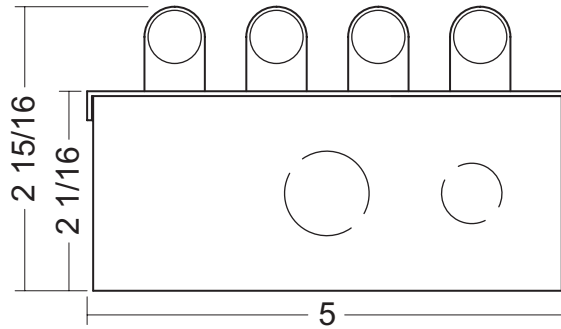

JASON™ 4

JAS-4-T5 JAS-4-T5HO

COLOR CHANGING

T5 or T5HO LINEAR LAMP

- heavy gauge aluminum construction finished in High Reflectivity White powder coat done post-production
- uses standard or high output T5 fluorescent lamps with 20,000 hour lamp life
- infinite color control using red, green and blue color mixing technology
- JASON 3 - three lamp RGB
JASON 4 - four lamp RGBW
- comes standard with built-in programs that do not require any special controls or wiring
- fully programmable with any approved DMX controller. colors, change times, cross fades, rainbows, random colors and many other effects are easily programmed (requires CAT 5 cable)
- installation is very similar to most standard fluorescent fixtures
- fixtures are available in nominal 4 foot lengths, see part numbers to the right for actual fixture lengths
- 120, 277 and universal voltage versions available
- UL and C-UL Listed for Dry and Damp Locations