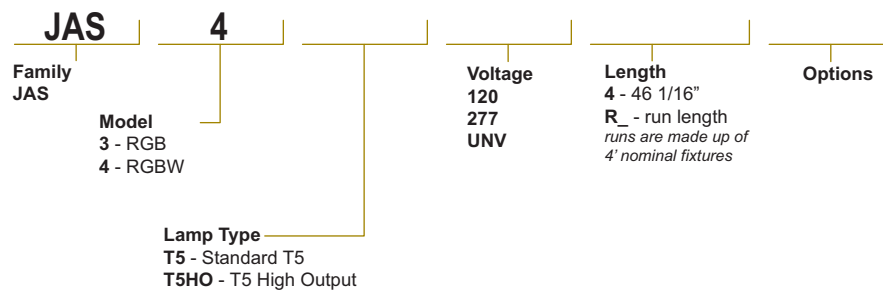

JASON™ 4

JAS-4-T5 JAS-4-T5HO

COLOR CHANGING

T5 or T5HO LINEAR LAMP

- heavy gauge aluminum construction finished in High Reflectivity White powder coat done post-production
- uses standard or high output T5 fluorescent lamps with 20,000 hour lamp life
- infinite color control using red, green and blue color mixing technology
- JASON 3 - three lamp RGB
JASON 4 - four lamp RGBW
- comes standard with built-in programs that do not require any special controls or wiring
- fully programmable with any approved DMX controller. colors, change times, cross fades, rainbows, random colors and many other effects are easily programmed (requires CAT 5 cable)
- installation is very similar to most standard fluorescent fixtures
- fixtures are available in nominal 4 foot lengths, see part numbers to the right for actual fixture lengths
- 120, 277 and universal voltage versions available
- UL and C-UL Listed for Dry and Damp Locations