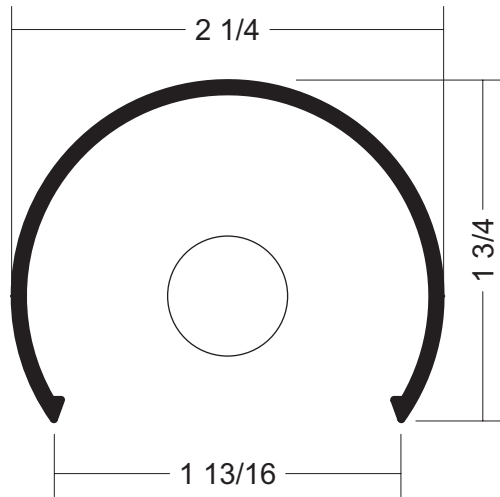

## DISPLAY

570

ROUND

T2, T5, T8, HALOGEN, XENON

- extruded aluminum construction
- available in linear fluorescent or low-voltage incandescent lamps
- low-voltage lamps may be spaced 12", 9" or 6" on center
- two types of housing for remote ballast/transformer
- fixtures are built to order with lengths to the nearest 1/16"
- standard anodized finishes are listed, custom anodized and powdercoated finishes available
- all Display fixtures come standard with 9'-0" wire leads
- two types of wire feed offered  
**End Feed** includes 6'-0" of 3/8" flexible conduit  
**Front Feed** includes a matching 32" long 1/2" o.d. rigid downtube and 3'-0" of 3/8" flexible conduit
- optional mounting clips, end caps and lamp sleeves
- UL and C-UL Listed for Dry and Damp Locations

### End Caps Available for Model 570

Remote Power Box  
**BB14B**  
concealed mount

Remote Power Box  
**BB16A**  
flush mount

Job Information
Type
Job Name
Location

570	Reflector Shape	Lamp Type	Remote Power Box	Voltage	Length	Finish	Options
		T2 T5 T5HO T8 H10 - 10 watt halogen H20 - 20 watt halogen X10 - 10 watt xenon X20 - 20 watt xenon <i>when specifying halogen or xenon, add 12, 9 or 6 for lamp on-center spacing</i>	BB14B BB16A	120 277 347 UNV	specify required length to the nearest 1/16"	SC - Satin Clear BBC - Brushed Bright Clear BG - Bright Gold CU - Custom (please specify)	Feed Type EFR - End Feed Right EFL - End Feed Left FFR - Front Feed Right FFL - Front Feed Left CU - custom (supply sketch) "Right" is shown above