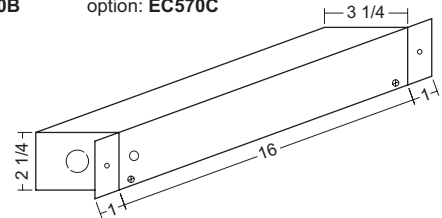

## DISPLAY

570

ROUND

T2, T5, T8, HALOGEN, XENON

- extruded aluminum construction
- available in linear fluorescent or low-voltage incandescent lamps
- low-voltage lamps may be spaced 12", 9" or 6" on center
- two types of housing for remote ballast/transformer
- fixtures are built to order with lengths to the nearest 1/16"
- standard anodized finishes are listed, custom anodized and powdercoated finishes available
- all Display fixtures come standard with 9'-0" wire leads
- two types of wire feed offered  
**End Feed** includes 6'-0" of 3/8" flexible conduit  
**Front Feed** includes a matching 32" long 1/2" o.d. rigid downtube and 3'-0" of 3/8" flexible conduit
- optional mounting clips, end caps and lamp sleeves
- UL and C-UL Listed for Dry and Damp Locations

Rotating Arm Bracket  
option: **RAB**  
See Custom-p2 for details

Cable Suspension System  
option: **CSS**  
See Custom-p1 for details

### End Caps Available for Model 570

Remote Power Box  
**BB14B**  
concealed mount

Remote Power Box  
**BB16A**  
flush mount

Job Information
Type
Job Name
Location

570	Reflector Shape	Lamp Type	Remote Power Box	Voltage	Length	Finish	Options
		T2 T5 T5HO T8 H10 - 10 watt halogen H20 - 20 watt halogen X10 - 10 watt xenon X20 - 20 watt xenon <i>when specifying halogen or xenon, add 12, 9 or 6 for lamp on-center spacing</i>	BB14B BB16A	120 277 347 UNV	specify required length to the nearest 1/16"	SC - Satin Clear BBC - Brushed Bright Clear BG - Bright Gold CU - Custom (please specify)	Feed Type EFR - End Feed Right EFL - End Feed Left FFR - Front Feed Right FFL - Front Feed Left CU - custom (supply sketch) "Right" is shown above