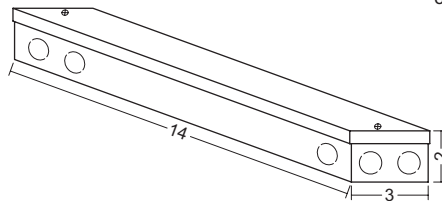

## DISPLAY

570

ROUND

T2, T5, T8, HALOGEN, XENON

- extruded aluminum construction
- available in linear fluorescent or low-voltage incandescent lamps
- low-voltage lamps may be spaced 12", 9" or 6" on center
- two types of housing for remote ballast/transformer
- fixtures are built to order with lengths to the nearest 1/16"
- standard anodized finishes are listed, custom anodized and powdercoated finishes available
- all Display fixtures come standard with 9'-0" wire leads
- two types of wire feed offered  
**End Feed** includes 6'-0" of 3/8" flexible conduit  
**Front Feed** includes a matching 32" long 1/2" o.d. rigid downtube and 3'-0" of 3/8" flexible conduit
- optional mounting clips, end caps and lamp sleeves
- UL and C-UL Listed for Dry and Damp Locations

### End Caps Available for Model 570

Remote Power Box  
**BB14B**  
concealed mount

Remote Power Box  
**BB16A**  
flush mount

Job Information
Type
Job Name
Location

570	Reflector Shape	Lamp Type	Remote Power Box	Voltage	Length	Finish	Options
		T2 T5 T5HO T8 H10 - 10 watt halogen H20 - 20 watt halogen X10 - 10 watt xenon X20 - 20 watt xenon <i>when specifying halogen or xenon, add 12, 9 or 6 for lamp on-center spacing</i>	BB14B BB16A	120 277 347 UNV	specify required length to the nearest 1/16"	SC - Satin Clear BBC - Brushed Bright Clear BG - Bright Gold CU - Custom (please specify)	Feed Type EFR - End Feed Right EFL - End Feed Left FFR - Front Feed Right FFL - Front Feed Left CU - custom (supply sketch) "Right" is shown above