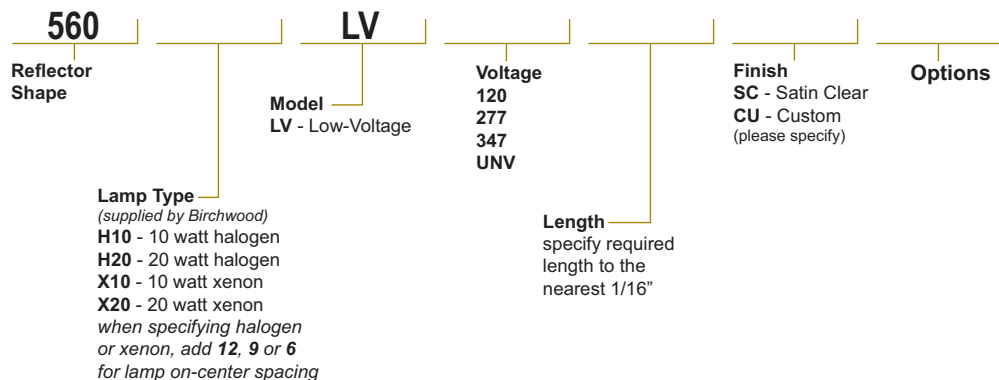

DISPLAY

560-LV

SQUARE

HALOGEN or XENON

- extruded aluminum construction
- available in low-voltage halogen or xenon incandescent lamp versions, also available in linear fluorescent (see 560-RB or -IB)
- low-voltage lamps may be spaced 12", 9" or 6" on center
- two types of housing for remote ballast/transformer
- fixtures are built to order with lengths to the nearest 1/16"
- standard anodized finishes are listed, custom anodized and powdercoated finishes available
- all 560-LV fixtures come standard with 9'-0" wire leads
- optional mounting clips
- UL and C-UL Listed for Dry and Damp Locations

Mounting Clip
option: **MC04**

Mounting Clip
option: **MC03**

Remote Power Box
BB14B
concealed mount

Remote Power Box
BB16A
flush mount

Job Information	
Type	_____
Job Name	_____
Location	_____

BIRCHWOOD LIGHTING