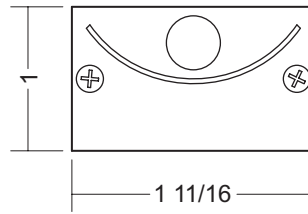

DISPLAY

560-LV

SQUARE

HALOGEN or XENON

- extruded aluminum construction
- available in low-voltage halogen or xenon incandescent lamp versions, also available in linear fluorescent (see 560-RB or -IB)
- low-voltage lamps may be spaced 12", 9" or 6" on center
- two types of housing for remote ballast/transformer
- fixtures are built to order with lengths to the nearest 1/16"
- standard anodized finishes are listed, custom anodized and powdercoated finishes available
- all 560-LV fixtures come standard with 9'-0" wire leads
- optional mounting clips
- UL and C-UL Listed for Dry and Damp Locations