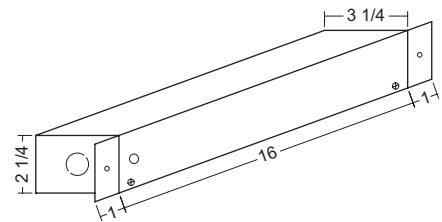

DISPLAY

560-LV

SQUARE

HALOGEN or XENON

- extruded aluminum construction
- available in low-voltage halogen or xenon incandescent lamp versions, also available in linear fluorescent (see 560-RB or -IB)
- low-voltage lamps may be spaced 12", 9" or 6" on center
- two types of housing for remote ballast/transformer
- fixtures are built to order with lengths to the nearest 1/16"
- standard anodized finishes are listed, custom anodized and powdercoated finishes available
- all 560-LV fixtures come standard with 9'-0" wire leads
- optional mounting clips
- UL and C-UL Listed for Dry and Damp Locations

Mounting Clip
option: **MC04**

Mounting Clip
option: **MC03**

Remote Power Box
BB14B
concealed mount

Remote Power Box
BB16A
flush mount

Job Information	
Type	_____
Job Name	_____
Location	_____

BIRCHWOOD LIGHTING