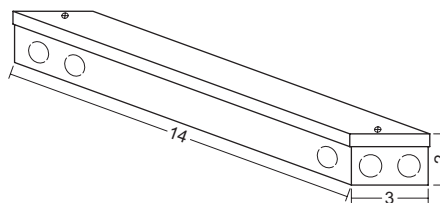

DISPLAY

560-LV

SQUARE

HALOGEN or XENON

- extruded aluminum construction
- available in low-voltage halogen or xenon incandescent lamp versions, also available in linear fluorescent (see 560-RB or -IB)
- low-voltage lamps may be spaced 12", 9" or 6" on center
- two types of housing for remote ballast/transformer
- fixtures are built to order with lengths to the nearest 1/16"
- standard anodized finishes are listed, custom anodized and powdercoated finishes available
- all 560-LV fixtures come standard with 9'-0" wire leads
- optional mounting clips
- UL and C-UL Listed for Dry and Damp Locations

Mounting Clip
option: **MC04**

Mounting Clip
option: **MC03**

Remote Power Box
BB14B
concealed mount

Remote Power Box
BB16A
flush mount

Job Information	
Type	_____
Job Name	_____
Location	_____

BIRCHWOOD LIGHTING