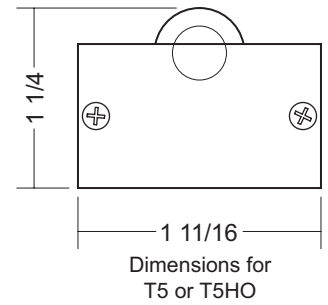

DISPLAY

560-RB

SHOWCASE / DISPLAY

T2, T5, T8 REMOTE BALLAST

- extruded aluminum construction
- available T2, T5, T5HO and T8 linear fluorescent lamp versions, low-voltage incandescent lamp version available (see 560-LV)
- two types of housing for remote ballast/transformer
- standard anodized finishes are listed, custom anodized and powdercoated finishes available
- all 560-RB fixtures come standard with 9'-0" wire leads
- optional mounting clips and lamp sleeves
- UL and C-UL Listed for Dry and Damp Locations

ACTUAL FIXTURE LENGTHS							
T8		T5		T5HO		T2	
113	14"	108	14"	-	-	106	11"
117	26"	114	24 7/16"	124	24 7/16"	108	15"
125	38"	121	36 1/4"	139	36 1/4"	111	19"
132	50"	128	48 1/16"	154	48 1/16"	113	23"
140	62"	135	59 7/8"	180	59 7/8"	213	44"