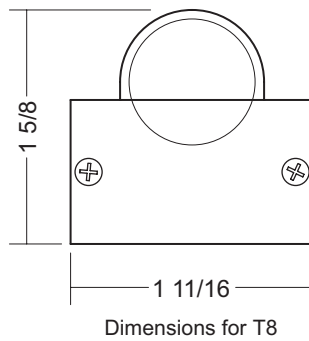

DISPLAY

560-RB

SHOWCASE / DISPLAY

T2, T5, T8 REMOTE BALLAST

- extruded aluminum construction
- available T2, T5, T5HO and T8 linear fluorescent lamp versions, low-voltage incandescent lamp version available (see 560-LV)
- two types of housing for remote ballast/transformer
- standard anodized finishes are listed, custom anodized and powdercoated finishes available
- all 560-RB fixtures come standard with 9'-0" wire leads
- optional mounting clips and lamp sleeves
- UL and C-UL Listed for Dry and Damp Locations

ACTUAL FIXTURE LENGTHS							
T8		T5		T5HO		T2	
113	14"	108	14"	-	-	106	11"
117	26"	114	24 7/16"	124	24 7/16"	108	15"
125	38"	121	36 1/4"	139	36 1/4"	111	19"
132	50"	128	48 1/16"	154	48 1/16"	113	23"
140	62"	135	59 7/8"	180	59 7/8"	213	44"