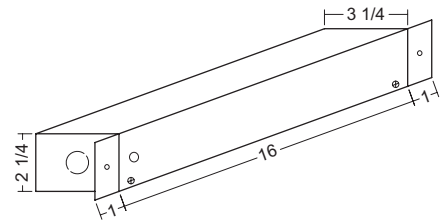

Remote Power Box
BB16A
flush mount

Job Information
Type
Job Name
Location