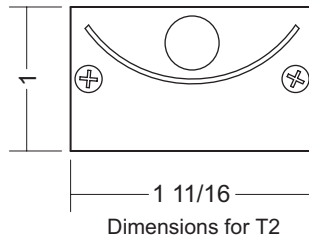

DISPLAY

560-RB

SHOWCASE / DISPLAY

T2, T5, T8 REMOTE BALLAST

- extruded aluminum construction
- available T2, T5, T5HO and T8 linear fluorescent lamp versions, low-voltage incandescent lamp version available (see 560-LV)
- two types of housing for remote ballast/transformer
- standard anodized finishes are listed, custom anodized and powdercoated finishes available
- all 560-RB fixtures come standard with 9'-0" wire leads
- optional mounting clips and lamp sleeves
- UL and C-UL Listed for Dry and Damp Locations

ACTUAL FIXTURE LENGTHS							
T8		T5		T5HO		T2	
113	14"	108	14"	-	-	106	11"
117	26"	114	24 7/16"	124	24 7/16"	108	15"
125	38"	121	36 1/4"	139	36 1/4"	111	19"
132	50"	128	48 1/16"	154	48 1/16"	113	23"
140	62"	135	59 7/8"	180	59 7/8"	213	44"