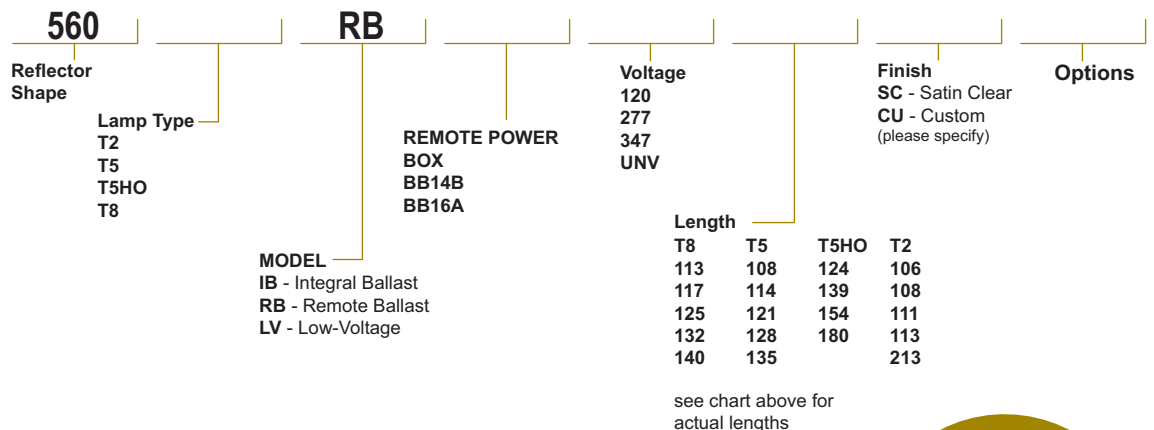

BIRCHWOOD LIGHTING

714.550.7118 • fax 714.550.7151 • www.BirchwoodLighting.com

NOTE: Specifications and dimensions are subject to change without notice.