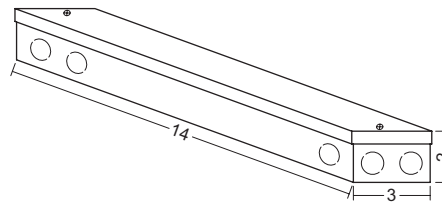

DISPLAY

560-RB

SHOWCASE / DISPLAY

T2, T5, T8 REMOTE BALLAST

- extruded aluminum construction
- available T2, T5, T5HO and T8 linear fluorescent lamp versions, low-voltage incandescent lamp version available (see 560-LV)
- two types of housing for remote ballast/transformer
- standard anodized finishes are listed, custom anodized and powdercoated finishes available
- all 560-RB fixtures come standard with 9'-0" wire leads
- optional mounting clips and lamp sleeves
- UL and C-UL Listed for Dry and Damp Locations

ACTUAL FIXTURE LENGTHS							
T8		T5		T5HO		T2	
113	14"	108	14"	-	-	106	11"
117	26"	114	24 7/16"	124	24 7/16"	108	15"
125	38"	121	36 1/4"	139	36 1/4"	111	19"
132	50"	128	48 1/16"	154	48 1/16"	113	23"
140	62"	135	59 7/8"	180	59 7/8"	213	44"