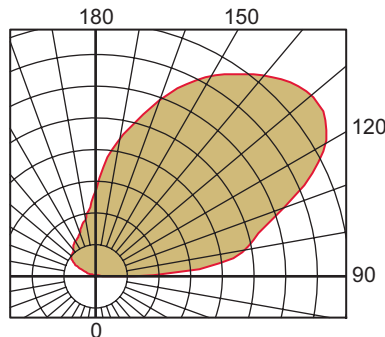

ASHLEY™

ASH-T5 ASH-T5HO

SHADOW FREE COVE

T5 or T5HO LINEAR LAMP

- .050 aluminum construction
- combination of high reflectivity white and specular hammertone reflectors
- saw tooth deflector creates even light on the ceiling and in the cove
- single T5 or T5HO fluorescent, other lamp types available
- standard units are tandem wired, master/satellite configuration with built-in electronic ballasts
- contact the factory for dimming and emergency ballast options
- UL and C-UL Listed for Dry and Damp Locations

see "How to Build an Effective Cove" section in this catalog or at www.BirchwoodLighting.com

ASH

Family

Lamp Type T5 T5HO

Voltage 120 277 347 UNV

Ballast Type STD - standard DIM - dimming EM - Emergency consult factory for available STD, DM and EM options

Length T5 114 - 23 1/8" 121 - 35" 128 - 46 3/4" T5HO 124 - 23 1/8" 139 - 35" 154 - 46 3/4" R_ - run length runs are made up of 4' nominal fixtures

Options

For a complete photometric report and IES file go to www.BirchwoodLighting.com or contact the factory