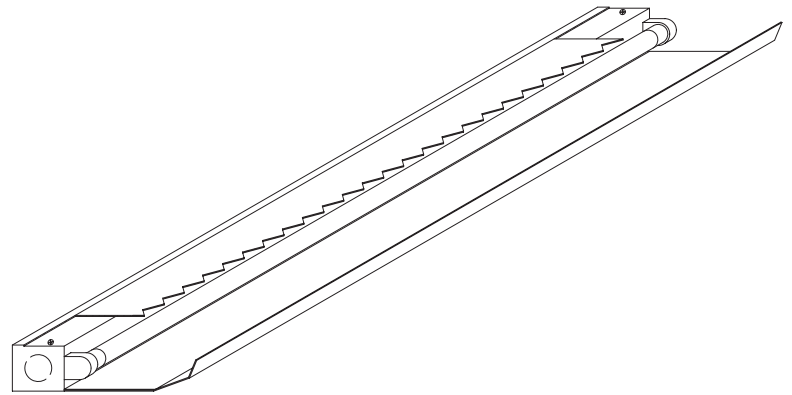

ASHLEY™

ASH-T5 ASH-T5HO

SHADOW FREE COVE

T5 or T5HO LINEAR LAMP

- .050 aluminum construction
- combination of high reflectivity white and specular hammertone reflectors
- saw tooth deflector creates even light on the ceiling and in the cove
- single T5 or T5HO fluorescent, other lamp types available
- standard units are tandem wired, master/satellite configuration with built-in electronic ballasts
- contact the factory for dimming and emergency ballast options
- UL and C-UL Listed for Dry and Damp Locations

see "How to Build an Effective Cove" section in this catalog or at www.BirchwoodLighting.com

ASH

Family

Lamp Type T5 T5HO

Voltage 120 277 347 UNV

Ballast Type STD - standard DIM - dimming EM - Emergency consult factory for available STD, DM and EM options

Length T5 114 - 23 1/8" 121 - 35" 128 - 46 3/4" T5HO 124 - 23 1/8" 139 - 35" 154 - 46 3/4" R_ - run length runs are made up of 4' nominal fixtures

Options

For a complete photometric report and IES file go to www.BirchwoodLighting.com or contact the factory