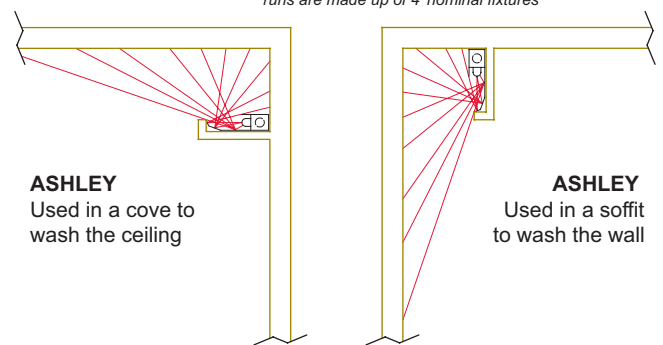

ASHLEY™

ASH-T5 ASH-T5HO

SHADOW FREE COVE

T5 or T5HO LINEAR LAMP

- .050 aluminum construction
- combination of high reflectivity white and specular hammertone reflectors
- saw tooth deflector creates even light on the ceiling and in the cove
- single T5 or T5HO fluorescent, other lamp types available
- standard units are tandem wired, master/satellite configuration with built-in electronic ballasts
- contact the factory for dimming and emergency ballast options
- UL and C-UL Listed for Dry and Damp Locations

see "How to Build an Effective Cove" section in this catalog or at www.BirchwoodLighting.com

ASH

Family

Lamp Type T5 T5HO

Voltage 120 277 347 UNV

Ballast Type STD - standard DIM - dimming EM - Emergency consult factory for available STD, DM and EM options

Length T5 114 - 23 1/8" 121 - 35" 128 - 46 3/4" T5HO 124 - 23 1/8" 139 - 35" 154 - 46 3/4" R_ - run length runs are made up of 4' nominal fixtures

Options

For a complete photometric report and IES file go to www.BirchwoodLighting.com or contact the factory