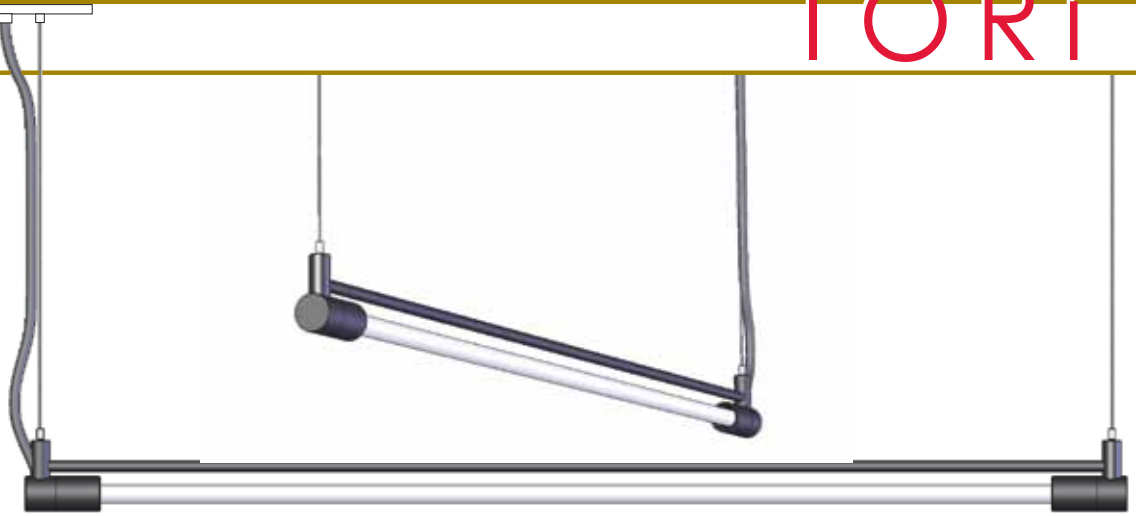

TORi

CSS INSTALLATION INFORMATION

MOUNTING OPTIONS

TOR-RB-CSS

CSS - Cable Suspension System

- 1/16" diameter braided stainless steel aircraft cable
- 5" canopies are standard - custom canopy sizes and shapes are available - consult factory
- cables can be mounted without a canopy (NC Option)
- various standard and custom cable lengths available
- power cords available in white, black, gray, and braided
- standard set-u

TYPICAL TORi CABLE SUSPENDED COMPONENTS

Cable Length
 36 - 36"
 50 - 50"
 72 - 72"
 100 - 100"
 120 - 120"
 150 - 150"
 CU _ - Custom*
 (Specify length in inches - ie: CU84)
 *Cable is Field cuttable

Job Information