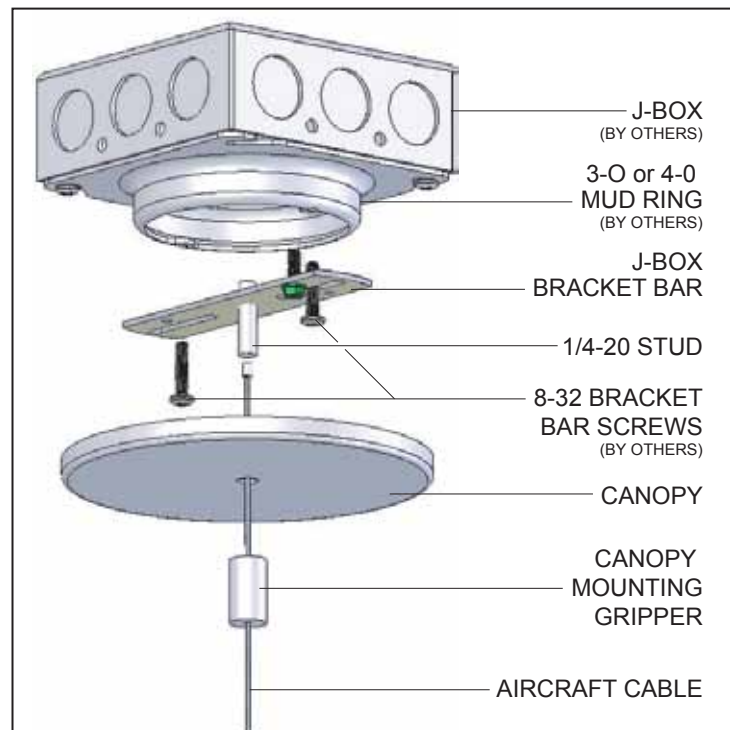

TORi

CSS INSTALLATION INFORMATION

MOUNTING OPTIONS

TOR-RB-CSS

CSS - Cable Suspension System

- 1/16" diameter braided stainless steel aircraft cable
- 5" canopies are standard - custom canopy sizes and shapes are available - consult factory
- cables can be mounted without a canopy (NC Option)
- various standard and custom cable lengths available
- power cords available in white, black, gray, and braided
- standard set-u

TYPICAL TORi CABLE SUSPENDED COMPONENTS

Cable Length
 36 - 36"
 50 - 50"
 72 - 72"
 100 - 100"
 120 - 120"
 150 - 150"
 CU _ - Custom*
 (Specify length in inches - ie: CU84)
 *Cable is Field cuttable

Job Information