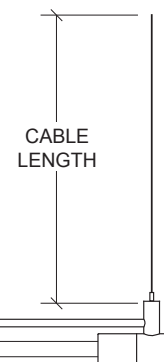

TORi

CSS INSTALLATION INFORMATION

MOUNTING OPTIONS

TOR-RB-CSS

CSS - Cable Suspension System

- 1/16" diameter braided stainless steel aircraft cable
- 5" canopies are standard - custom canopy sizes and shapes are available - consult factory
- cables can be mounted without a canopy (NC Option)
- various standard and custom cable lengths available
- power cords available in white, black, gray, and braided
- standard set-u

TYPICAL TORi CABLE SUSPENDED COMPONENTS

Cable Length
 36 - 36"
 50 - 50"
 72 - 72"
 100 - 100"
 120 - 120"
 150 - 150"
 CU _ - Custom*
 (Specify length in inches - ie: CU84)
 *Cable is Field cuttable

Job Information