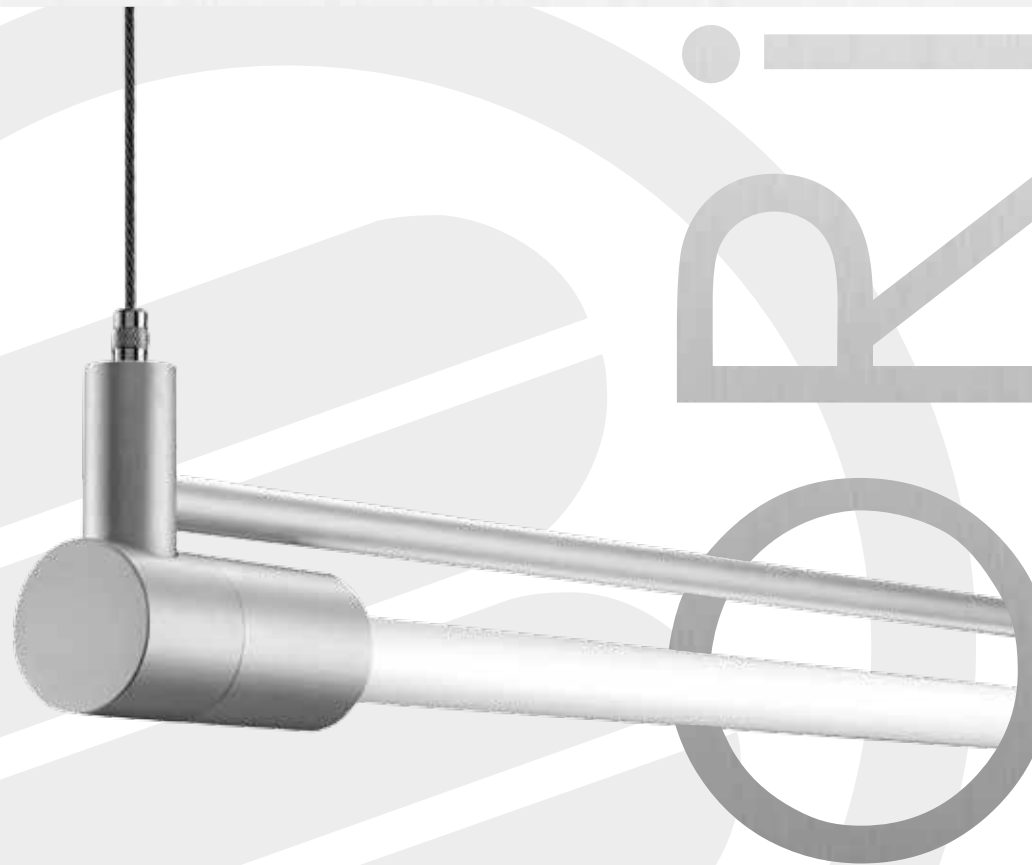

CONTINUOUS RUN INFORMATION

www.birchwoodlighting.com

1302 East Hunter Ave • Santa Ana, CA 92705 • P. 714.550.7118 • F. 714.550.7151

BIRCHWOOD
lighting