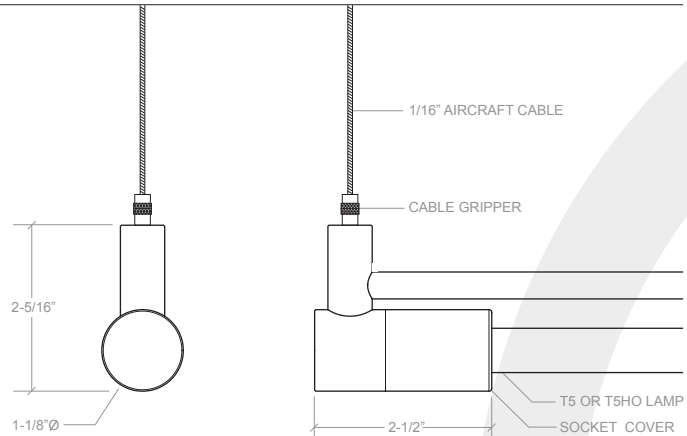

SOCKET COVER OPTIONS

FIXTURE INFORMATION