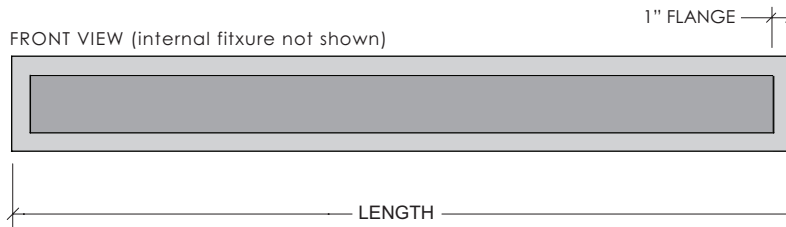

K3REC	AIF							
Series Kelsey - K3REC	Model AIF - Adjustable Internal Fixture	LED Source -HF2N -HF2N-H -HF2XB-S4	Color Temp -3000 -3500 -4000	Nominal Length 1 - 1' 2 - 2' 3 - 3' 4 - 4' 5 - 5' CU - Custom*	Voltage 1 - 120V 2 - 277V	Finish HRW - High Reflectance White MW - Matte White SL - Silver FB - Flat Black CU - Custom*	Lens Options NL - No Lens SIC - Satin Ice Clear SIW - Satin Ice White LP - Linear Prismatic** CU - Custom*	Options* *Specify - Consult Factory
				**Specify length in nominal feet *Consult Factory		*Consult Factory	*Consult Factory **Non-stocked item - longer lead time	

Job Information

Type: _____

Job Name: _____

Location: _____

0410

BIRCHWOOD LIGHTING

714.550.7118 • fax 714.550.7151 • www.BirchwoodLighting.com

NOTE: Specifications and dimensions are subject to change without notice.