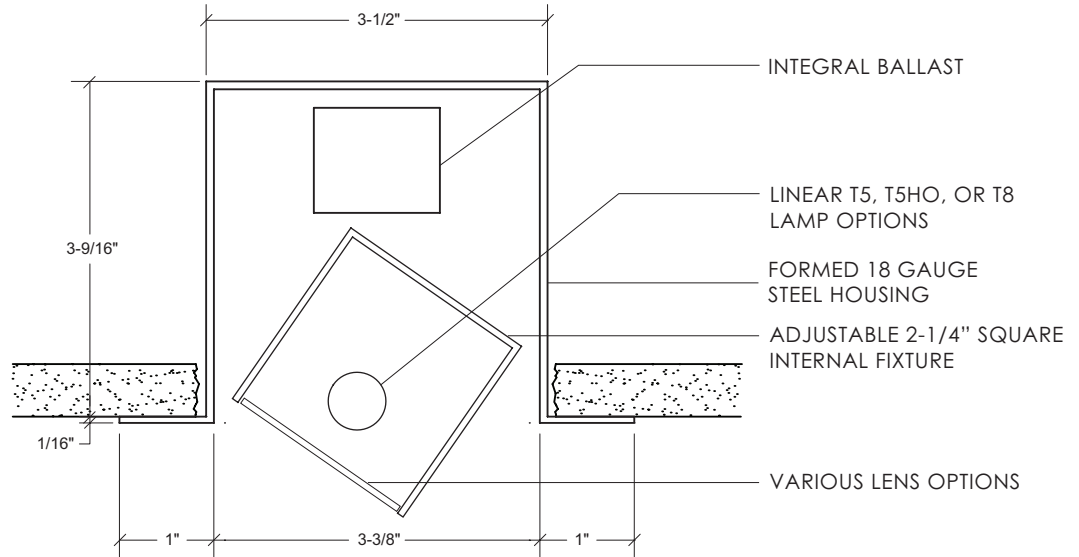

kelsey - 3REC

RECESSED FIXTURE WITH TRIM - ADJUSTABLE INTERNAL FIXTURE

- extruded aluminum housing
- recessed housing with trim for clean aesthetic, and ease of installation
- T5, T5HO, and T8 linear fluorescent lamp types
- adjustable internal fixture
- variety of lensing options- custom colors and materials available- consult factory
- electronic ballasts are standard. consult Options page for available types of dimming and emergency ballasts
- Staggered lamp options available for continuous run applications.
- UL and C-UL listed for Dry and Damp locations

K3REC	AIF							
Series Kelsey - K3REC	Model AIF - Adjustable Internal Fixture	Lamp T5 T5HO T8	Nominal Length 2 - 2' 3 - 3' 4 - 4' 5 - 5' CU - Custom* CR** - Continuous Run* (ETE, ST, DS)	Voltage 1 - 120V 2 - 277V 3 - 347V	Ballast EB - electronic DIM__ - dimming* EM__ - emergency* *Refer to Options p5 for DIM__ and EM__ option codes	Finish HRW - High Reflectance White MW - Matte White SL - Silver FB - Flat Black CU - Custom* *Consult Factory	Lens Options NL - No Lens SIC - Satin Ice Clear SIW - Satin Ice White LP - Linear Prismatic** CU - Custom* *Consult Factory **Non-stocked item - longer lead time	Options* *Specify - Consult Factory

K3REC	AIF							
Series Kelsey - K3REC	Model AIF - Adjustable Internal Fixture	LED Source -HF2N -HF2N-H -HF2XB-S4	Color Temp -3000 -3500 -4000	Nominal Length 1 - 1' 2 - 2' 3 - 3' 4 - 4' 5 - 5' CU - Custom*	Voltage 1 - 120V 2 - 277V	Finish HRW - High Reflectance White MW - Matte White SL - Silver FB - Flat Black CU - Custom*	Lens Options NL - No Lens SIC - Satin Ice Clear SIW - Satin Ice White LP - Linear Prismatic** CU - Custom*	Options* *Specify - Consult Factory
				**Specify length in nominal feet *Consult Factory		*Consult Factory	*Consult Factory **Non-stocked item - longer lead time	