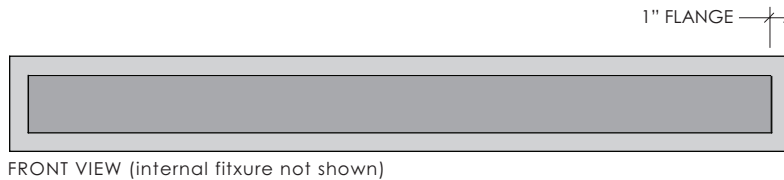

kelsey - 3REC

RECESSED FIXTURE WITH TRIM - ADJUSTABLE INTERNAL FIXTURE

- extruded aluminum housing
- recessed housing with trim for clean aesthetic, and ease of installation
- T5, T5HO, and T8 linear fluorescent lamp types
- adjustable internal fixture
- variety of lensing options- custom colors and materials available- consult factory
- electronic ballasts are standard. consult Options page for available types of dimming and emergency ballasts
- Staggered lamp options available for continuous run applications.
- UL and C-UL listed for Dry and Damp locations

K3REC	AIF							
Series Kelsey - K3REC	Model AIF - Adjustable Internal Fixture	Lamp T5 T5HO T8	Nominal Length 2 - 2' 3 - 3' 4 - 4' 5 - 5' CU - Custom* CR** - Continuous Run* (ETE, ST, DS)	Voltage 1 - 120V 2 - 277V 3 - 347V	Ballast EB - electronic DIM__ - dimming* EM__ - emergency* *Refer to Options p5 for DIM__ and EM__ option codes	Finish HRW - High Reflectance White MW - Matte White SL - Silver FB - Flat Black CU - Custom* *Consult Factory	Lens Options NL - No Lens SIC - Satin Ice Clear SIW - Satin Ice White LP - Linear Prismatic** CU - Custom* *Consult Factory **Non-stocked item - longer lead time	Options* *Specify - Consult Factory