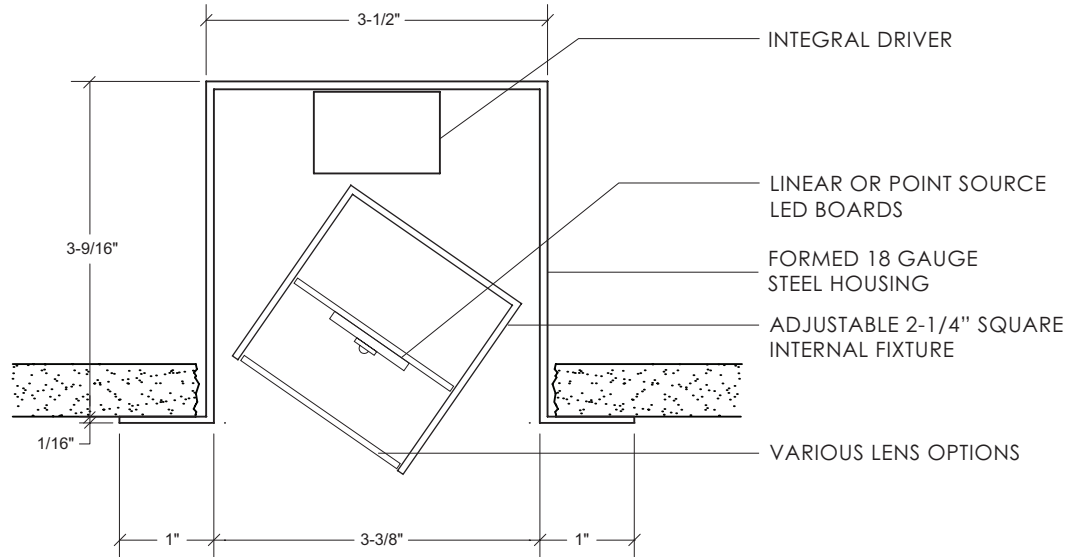

K3REC	AIF							
Series Kelsey - K3REC	Model AIF - Adjustable Internal Fixture	LED Source -HF2N -HF2N-H -HF2XB-S4	Color Temp -3000 -3500 -4000	Nominal Length 1 - 1' 2 - 2' 3 - 3' 4 - 4' 5 - 5' CU - Custom*	Voltage 1 - 120V 2 - 277V	Finish HRW - High Reflectance White MW - Matte White SL - Silver FB - Flat Black CU - Custom*	Lens Options NL - No Lens SIC - Satin Ice Clear SIW - Satin Ice White LP - Linear Prismatic** CU - Custom*	Options* *Specify - Consult Factory
				**Specify length in nominal feet *Consult Factory		*Consult Factory	*Consult Factory **Non-stocked item - longer lead time	

Job Information

Type: _____

Job Name: _____

Location: _____

0410

BIRCHWOOD LIGHTING

714.550.7118 • fax 714.550.7151 • www.BirchwoodLighting.com

NOTE: Specifications and dimensions are subject to change without notice.