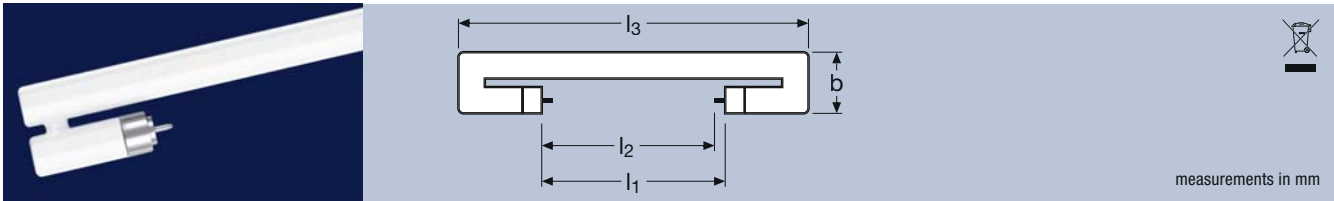

TECHNICAL DATA

measurements in mm

Product name	Product number	W	lm		R_a		l₁	l₂	l_{3 max.}	b max.	
LUMILUX® T5 HO SEAMLESS, base G5											
HO 24W/830 SLS	4008321409959	24	1,750	LUMILUX Warm White	80...89	16	481	475.1	582	38	25
HO 24W/840 SLS	4008321357250	24	1,750	LUMILUX Cool White	80...89	16	481	475.1	582	38	25
HO 24W/865 SLS	4008321410016	24	1,650	LUMILUX Cool Daylight	80...89	16	481	475.1	582	38	25
HO 39W/830 SLS	4008321409973	39	3,100	LUMILUX Warm White	80...89	16	781	775.1	882	38	25
HO 39W/840 SLS	4008321357373	39	3,100	LUMILUX Cool White	80...89	16	781	775.1	882	38	25
HO 39W/865 SLS	4008321410030	39	2,900	LUMILUX Cool Daylight	80...89	16	781	775.1	882	38	25
HO 54W/830 SLS	4008321409997	54	4,450	LUMILUX Warm White	80...89	16	1,081	1,075.1	1,182	38	25
HO 54W/840 SLS	4008321357434	54	4,450	LUMILUX Cool White	80...89	16	1,081	1,075.1	1,182	38	25
HO 54W/865 SLS	4008321410054	54	4,050	LUMILUX Cool Daylight	80...89	16	1,081	1,075.1	1,182	38	25
LUMILUX® T5 HE SEAMLESS, base G5											
HE 14W/830 SLS	4008321957719	14	1,200	LUMILUX Warm White	80...89	16	481	475.1	582	38	25
HE 14W/840 SLS	4008321957733	14	1,200	LUMILUX Cool White	80...89	16	481	475.1	582	38	25
HE 14W/865 SLS	4008321957757	14	1,200	LUMILUX Cool Daylight	80...89	16	481	475.1	582	38	25
HE 21W/830 SLS	4008321957771	21	1,900	LUMILUX Warm White	80...89	16	781	775.1	882	38	25
HE 21W/840 SLS	4008321957795	21	1,900	LUMILUX Cool White	80...89	16	781	775.1	882	38	25
HE 21W/865 SLS	4008321957818	21	1,900	LUMILUX Cool Daylight	80...89	16	781	775.1	882	38	25
HE 28W/830 SLS	4008321957832	28	2,600	LUMILUX Warm White	80...89	16	1,081	1,075.1	1,182	38	25
HE 28W/840 SLS	4008321957856	28	2,600	LUMILUX Cool White	80...89	16	1,081	1,075.1	1,182	38	25
HE 28W/865 SLS	4008321957870	28	2,600	LUMILUX Cool Daylight	80...89	16	1,081	1,075.1	1,182	38	25

The light without shadows.

Up until now, continuous lighting was not possible without dark spots, shadows or overlapping. Now LUMILUX® T5 HO and HE SEAMLESS lamps overcome the limits of conventional fluorescent tubes and make lighting systems without annoying shadows possible. This can be achieved through the minimum distance between the endpoints of two lamps, which has been reduced from previously 20 mm to now 5 mm.

HE: HIGH EFFICIENCY

LUMILUX® T5 HE SEAMLESS lamps are designed for optimum economy. With their tube diameter of 16 mm these lamps offer extremely high module efficiency and are up to 20% more economical than LUMILUX® T8 lamps.

HO: HIGH OUTPUT

LUMILUX® T5 HO SEAMLESS lamps are especially noteworthy for their very high luminous flux. With their extreme high light output they open up new fields of application, such as cove lighting.