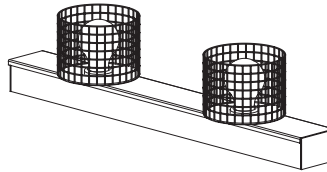

## WIRE GUARD AND BAFFLE

LINEAR WIRE GUARD  
option: **WGL**

ROUND WIRE GUARD  
option: **WGR**

SQUARE BAFFLE  
option: **BFL**

## REFLECTORS

ASYMMETRIC REFLECTOR  
TYPE 1  
option: **AR1**

ASYMMETRIC REFLECTOR  
TYPE 2  
option: **AR2**

SYMMETRIC REFLECTOR  
option: **SR**

ADJUSTABLE ASYMMETRIC  
REFLECTOR  
option: **AAR**

- Custom reflector options also available. Please consult factory or supply detailed sketch for quoting and production purposes.  
- Standard material is 20 gauge steel with a white powder coat finish. Other materials and finishes available.

### T5

LS-T5-08	8-watt, 12" nom. T5 lamp
LS-T5-14	14-watt, 24" nom. T5 lamp
LS-T5-21	21-watt, 36" nom. T5 lamp
LS-T5-28	28-watt, 48" nom. T5 lamp
LS-T5-35	35-watt, 60" nom. T5 lamp