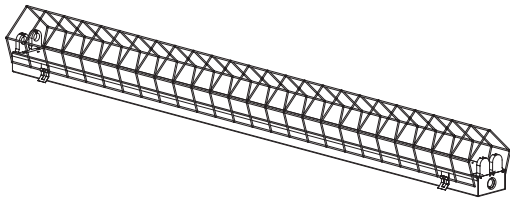

## WIRE GUARD AND BAFFLE

LINEAR WIRE GUARD  
option: **WGL**

ROUND WIRE GUARD  
option: **WGR**

SQUARE BAFFLE  
option: **BFL**

## REFLECTORS

ASYMMETRIC REFLECTOR  
TYPE 1  
option: **AR1**

ASYMMETRIC REFLECTOR  
TYPE 2  
option: **AR2**

SYMMETRIC REFLECTOR  
option: **SR**

ADJUSTABLE ASYMMETRIC  
REFLECTOR  
option: **AAR**

- Custom reflector options also available. Please consult factory or supply detailed sketch for quoting and production purposes.  
- Standard material is 20 gauge steel with a white powder coat finish. Other materials and finishes available.

### T5

LS-T5-08	8-watt, 12" nom. T5 lamp
LS-T5-14	14-watt, 24" nom. T5 lamp
LS-T5-21	21-watt, 36" nom. T5 lamp
LS-T5-28	28-watt, 48" nom. T5 lamp
LS-T5-35	35-watt, 60" nom. T5 lamp