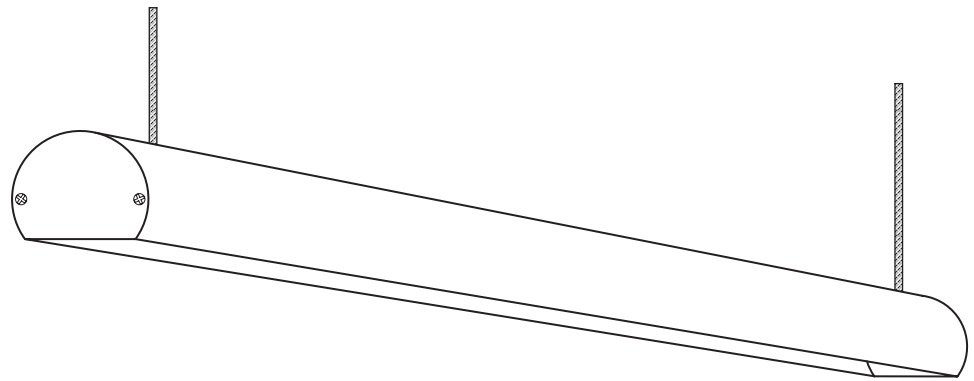

OPTIONS

CSS

CABLE SUSPENSION SYSTEM

DIRECT, INDIRECT, WALL WASH

- standard set-up is shown
- many different options are available, consult factory
- CSS may be used with most Birchwood Lighting fixtures
- canopies are available in several sizes, shapes and finishes
- can also be done without a canopy
- standard 1/16" diameter stainless steel cable, consult factory for other cable diameters
- cable lengths made to order from a few inches to several feet
- power cords available in braided, white, black and grey
- couplers and grippers available in many different styles (contact factory for current choices)
- add "CSS" under the options section to specify this option for a particular fixture