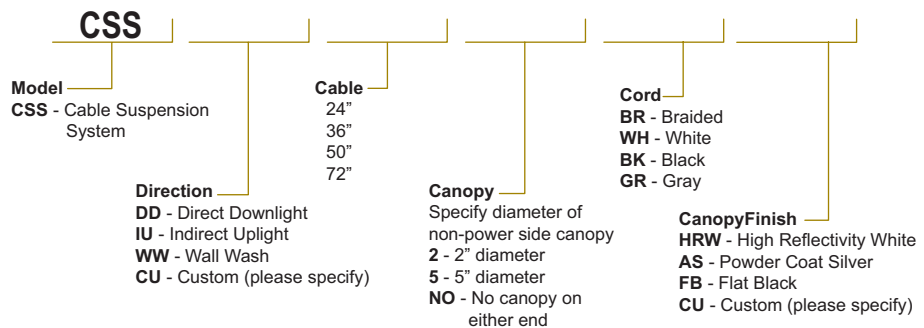

Job Information	
Type	_____
Job Name	_____
Location	_____

BIRCHWOOD LIGHTING

714.550.7118 • fax 714.550.7151 • www.BirchwoodLighting.com

NOTE: Specifications and dimensions are subject to change without notice.