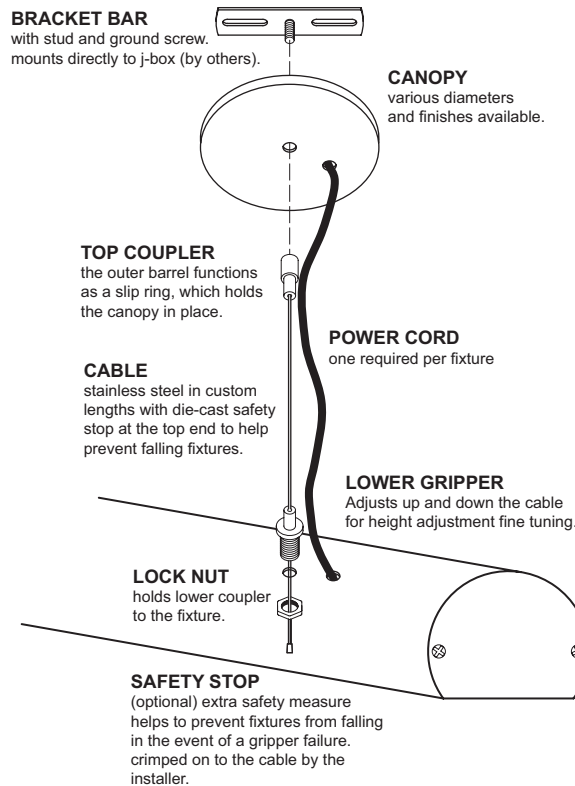

OPTIONS

CSS

CABLE SUSPENSION SYSTEM

DIRECT, INDIRECT, WALL WASH

- standard set-up is shown
- many different options are available, consult factory
- CSS may be used with most Birchwood Lighting fixtures
- canopies are available in several sizes, shapes and finishes
- can also be done without a canopy
- standard 1/16" diameter stainless steel cable, consult factory for other cable diameters
- cable lengths made to order from a few inches to several feet
- power cords available in braided, white, black and grey
- couplers and grippers available in many different styles (contact factory for current choices)
- add "CSS" under the options section to specify this option for a particular fixture