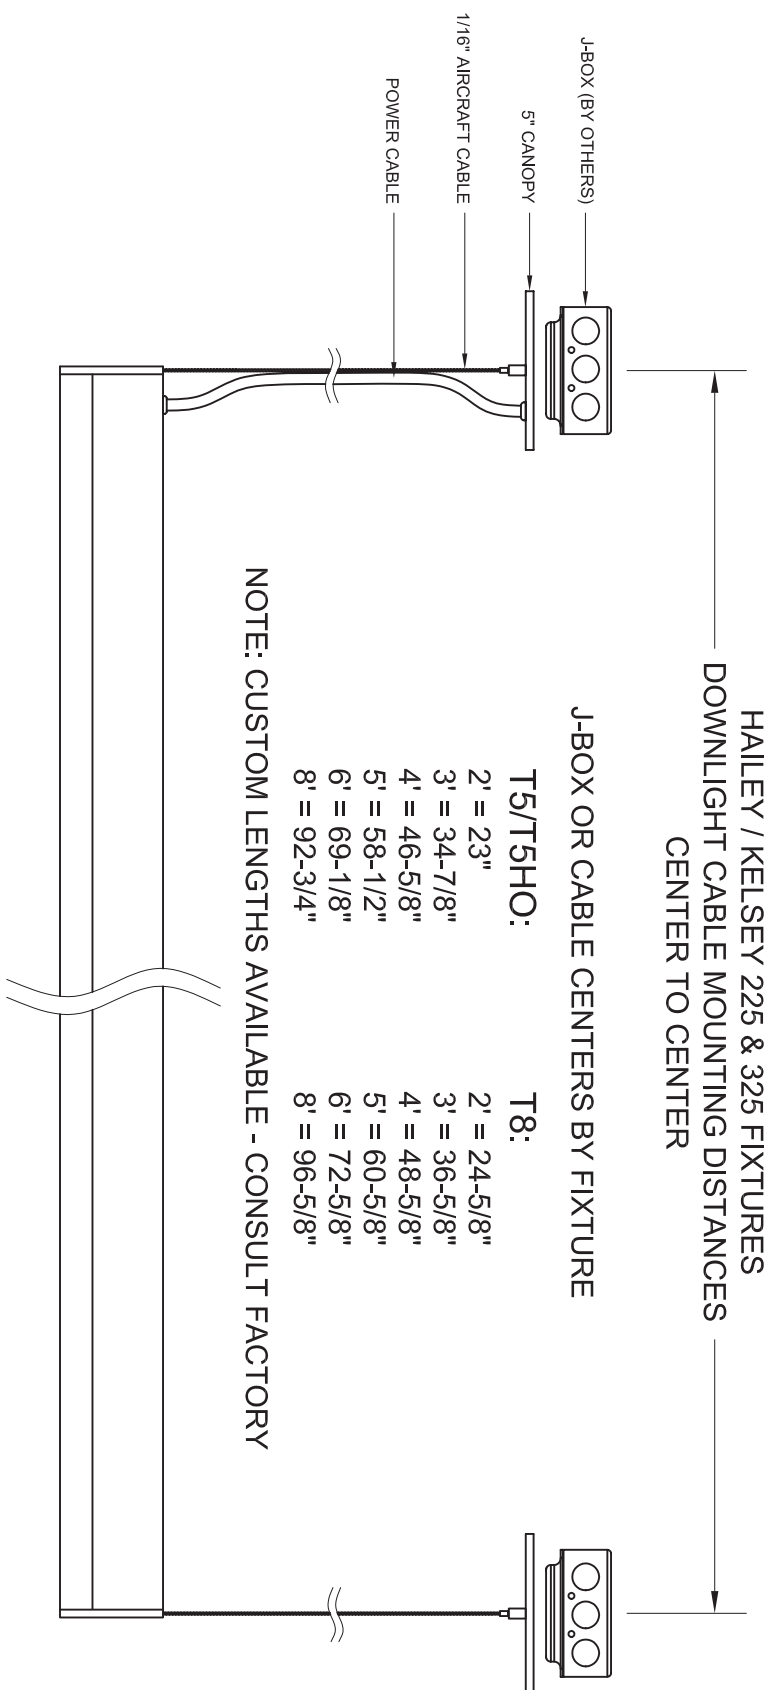

Cable Suspension System (CSS) - Downlight - HAILEY / KELSEY 225 and 325 Fixtures

CABLE SPACING INFORMATION: INDIVIDUAL FIXTURES

NOTES:

- 1) DIMENSIONS ARE FOR **INDIVIDUAL 225 AND 325 DOWNLIGHT** FIXTURES ONLY
- 2) DIMMING 225 FIXTURES WILL REQUIRE A POWER FEED FOR EACH LAMP*
- 3) CONSULT FACTORY WITH QUESTIONS OR SPECIFIC REQUESTS

*DIMMING BALLASTS HAVE RELATIVELY SHORT LEAD LENGTH LIMITATIONS - CONSULT FACTORY

BIRCHWOOD LIGHTING, INC.

1302 E. HUNTER AVE.
 SANTA ANA, CA 92705
 PHONE: 714.590.7118
 FAX: 714.590.7151

HAILEY / KELSEY CSS 225 & 325 DOWNLIGHT CABLE SPACING INFORMATION