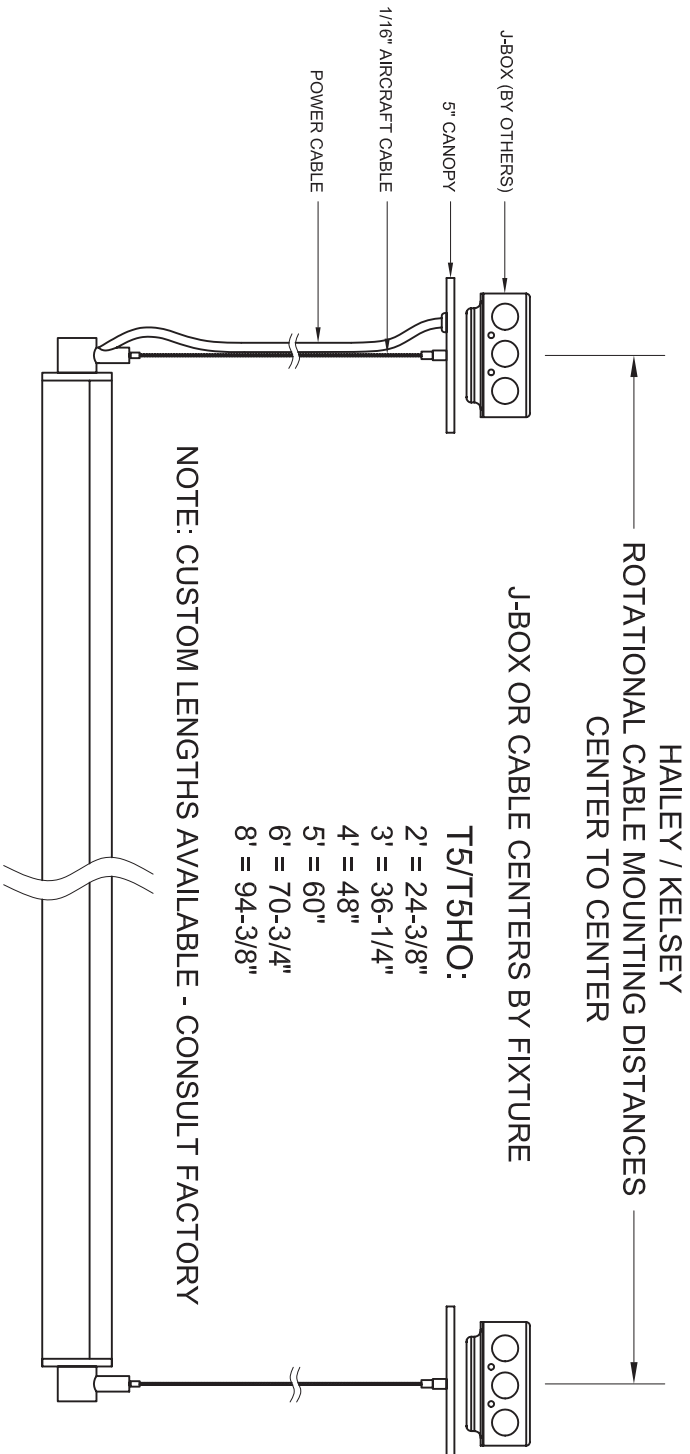

Cable Suspension System (CSS) - Rotational - HAILEY / KELSEY 125 Fixtures

CABLE SPACING INFORMATION: INDIVIDUAL AND CONTINUOUS RUN FIXTURES

NOTES:

- 1) DIMENSIONS ARE FOR **INDIVIDUAL FIXTURES AND CONTINUOUS RUNS**
- 2) CONTINUOUS RUN (CR) 125 HAILEY FIXTURES (HA125), REQUIRE A POWER FEED FOR EVERY LAMP
- 3) FIXTURES REQUIRE A POWER FEED FOR EVERY LAMP*
- 4) 125 FIXTURES ARE NOT AVAILABLE WITH T8 LAMPS
- 5) CONSULT FACTORY WITH QUESTIONS OR SPECIFIC REQUESTS

*REMOTE BALLAST DIMMING FIXTURES REQUIRE ONE POWER FEED PER LAMP - DIMMING BALLASTS HAVE RELATIVELY SHORT LEAD LENGTH LIMITATIONS - CONSULT FACTORY

BIRCHWOOD LIGHTING, INC.

1302 E. HUNTER AVE.
SANTA ANA, CA 92705
PHONE: 714.550.7118
FAX: 714.550.7151

HAILEY / KELSEY 125 CSS ROTATIONAL CABLE SPACING INFORMATION