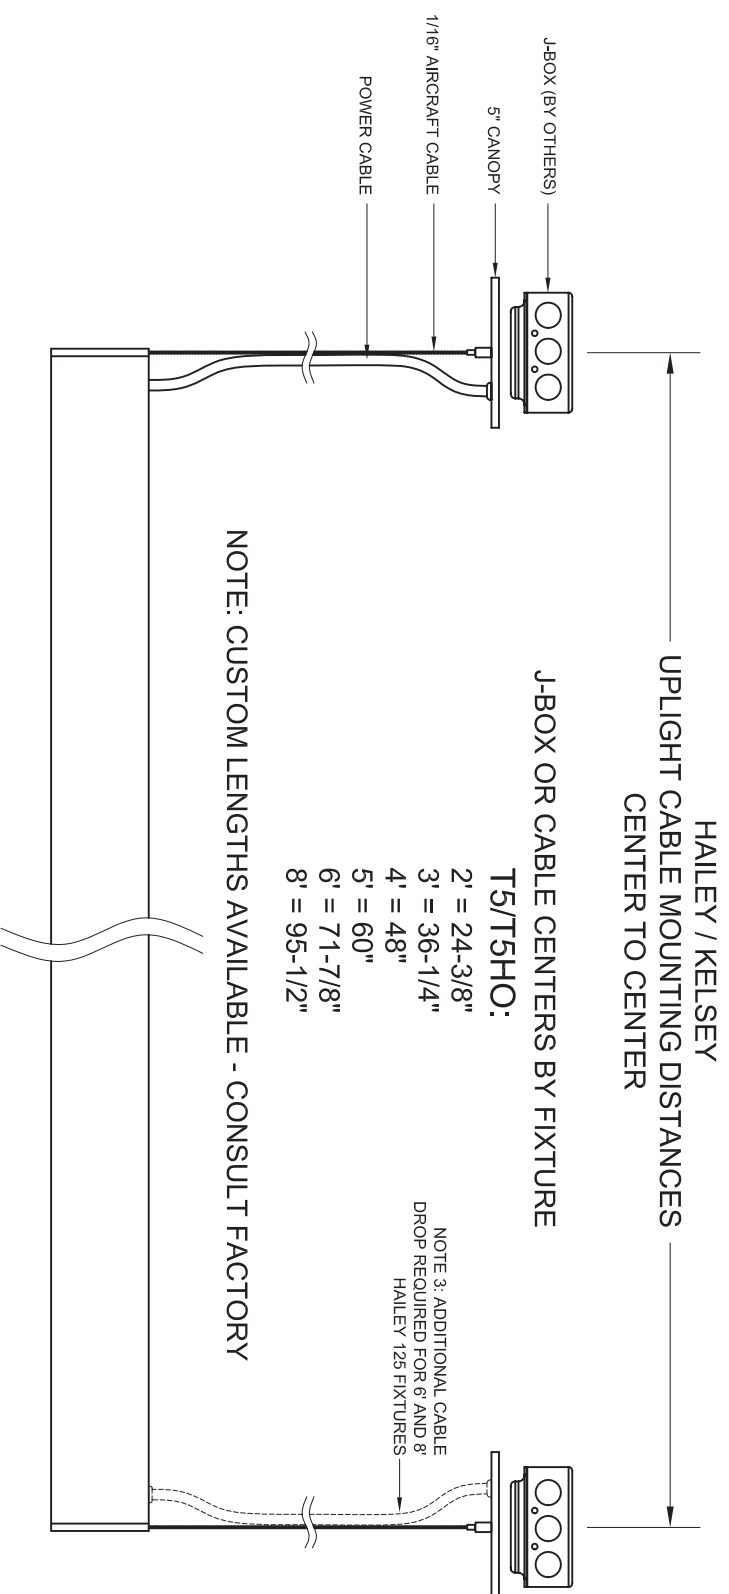

Cable Suspension System (CSS) - Uplight - HAILEY / KELSEY / KELSEY 125 Fixtures

CABLE SPACING INFORMATION: INDIVIDUAL FIXTURES

NOTES:

- 1) DIMENSIONS ARE FOR **INDIVIDUAL UPLIGHT** FIXTURES ONLY
- 2) REMOTE DIMMING BALLAST FIXTURES WILL REQUIRE A POWER FEED FOR EACH LAMP*
- 3) 6' AND 8' HAILEY 125 FIXTURES REQUIRE A POWER FEED AT BOTH ENDS OF THE FIXTURE
- 4) 125 FIXTURES ARE NOT AVAILABLE WITH T8 LAMPS
- 5) CONSULT FACTORY WITH QUESTIONS OR SPECIFIC REQUESTS