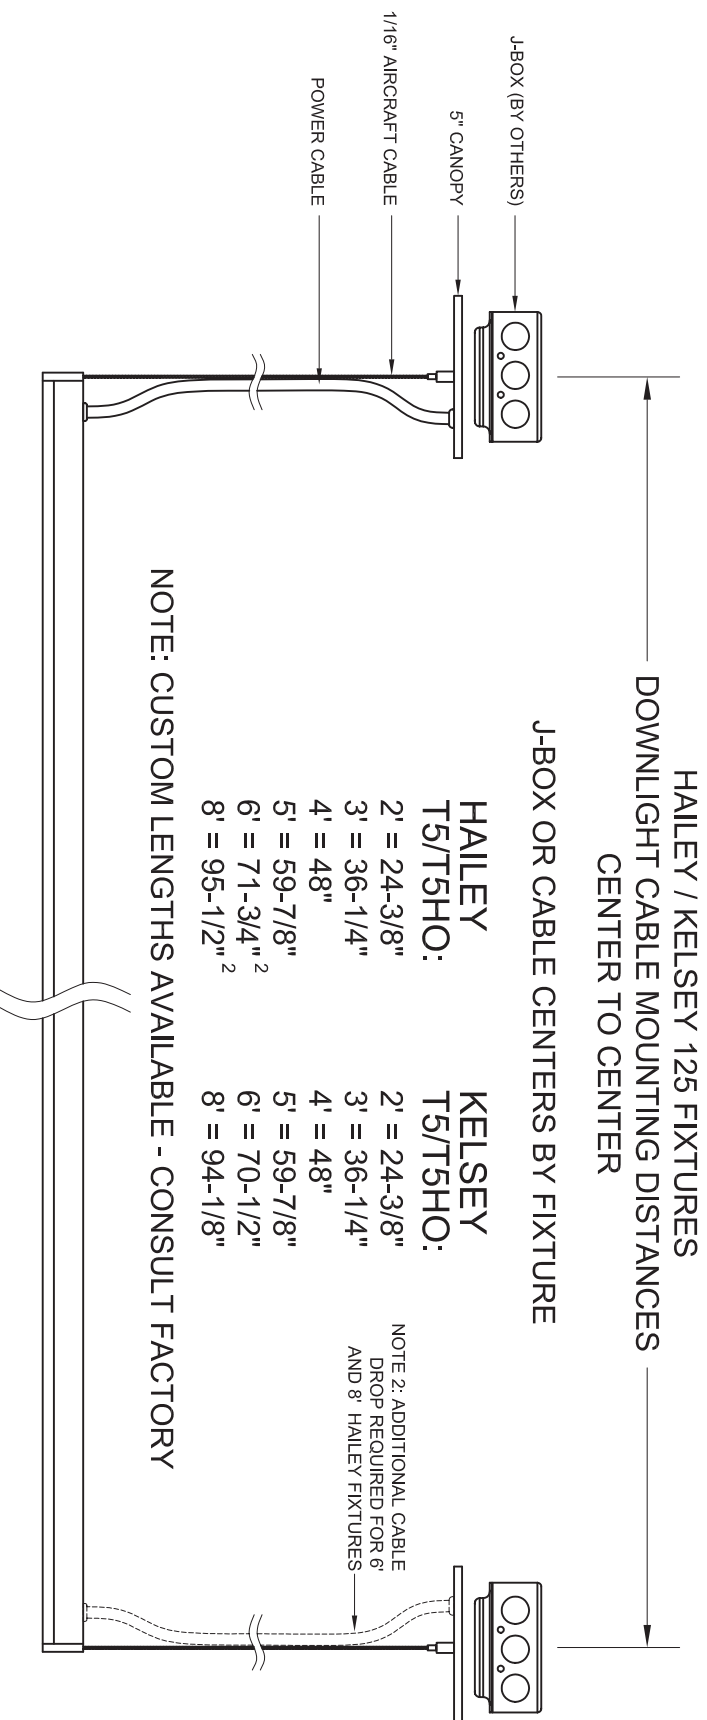

Cable Suspension System (CSS) - Downlight - HAILEY / KELSEY 125 Fixtures

CABLE SPACING INFORMATION: INDIVIDUAL FIXTURES

NOTES:

- 1) DIMENSIONS ARE FOR **INDIVIDUAL HAILEY/KELSEY 125 DOWNLIGHT** FIXTURES ONLY
- 2) 6' AND 8' HAILEY 125 FIXTURES WILL REQUIRE A POWER FEED AT BOTH ENDS OF THE FIXTURE
- 3) DIMMING FIXTURES WILL REQUIRE A POWER FEED FOR EACH LAMP*
- 4) CONSULT FACTORY WITH QUESTIONS OR SPECIFIC REQUESTS

*DIMMING BALLASTS HAVE RELATIVELY SHORT LEAD LENGTH LIMITATIONS - CONSULT FACTORY

BIRCHWOOD LIGHTING, INC.

1302 E. HUNTER AVE.
SANTA ANA, CA 92705
PHONE: 714.550.7118
FAX: 714.550.7151

HAILEY / KELSEY CSS 125 DOWNLIGHT CABLE SPACING INFORMATION