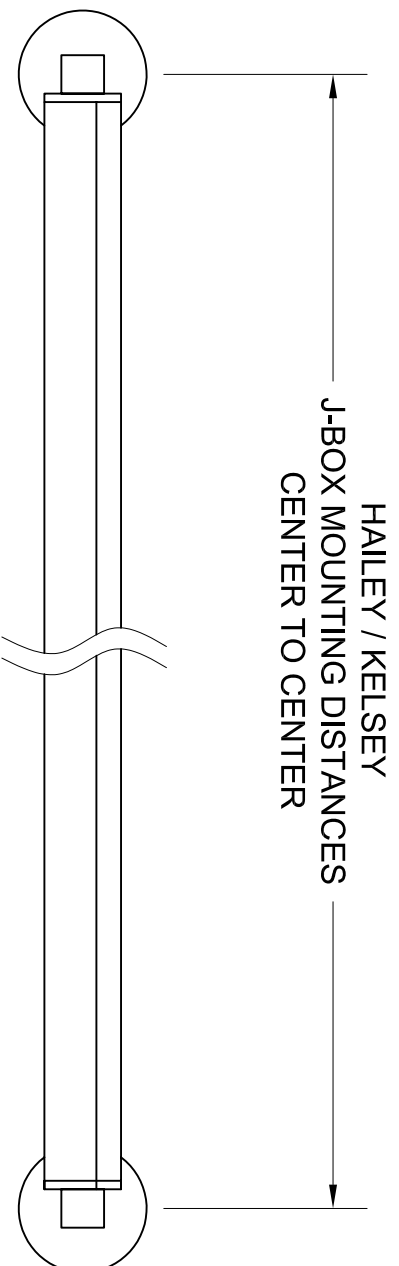

RAB

Rotating Arm Bracket - Mounting Centers

J-BOX OR ARM CENTERS BY FIXTURE

T5/T5HO:	T8:
2' = 24-3/8"	2' = 26"
3' = 36-1/4"	3' = 38"
4' = 48"	4' = 50"
5' = 60"	5' = 62"
6' = 70-1/2"	6' = 74"
8' = 94-1/8"	8' = 98"