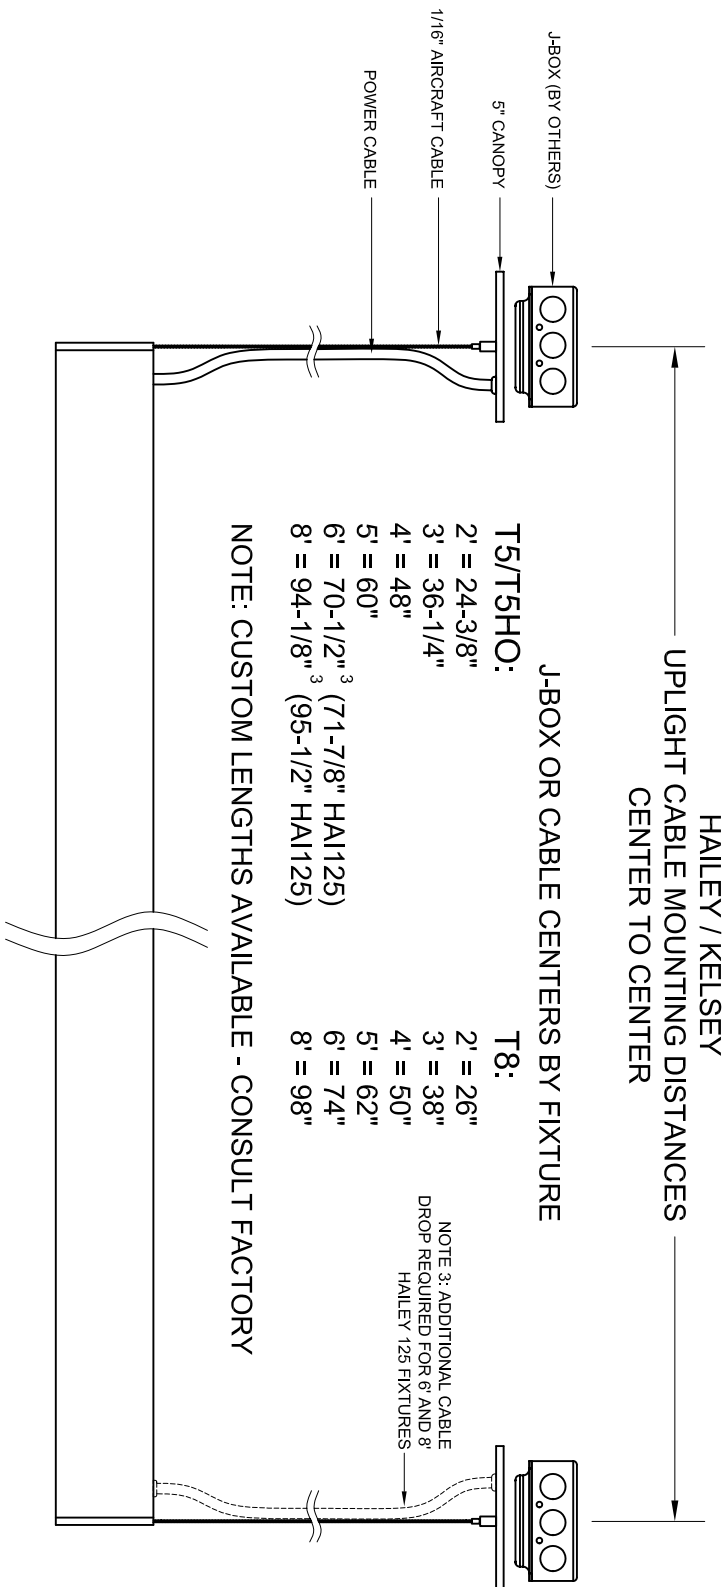

# Cable Suspension System (CSS) - Uplight - HAILEY / KELSEY Fixtures

CABLE SPACING INFORMATION: INDIVIDUAL FIXTURES

## NOTES:

- 1) DIMENSIONS ARE FOR **INDIVIDUAL UPLIGHT** FIXTURES ONLY
- 2) REMOTE DIMMING BALLAST FIXTURES WILL REQUIRE A POWER FEED FOR EACH LAMP\*
- 3) 6' AND 8' HAILEY 125 FIXTURES REQUIRE A POWER FEED AT BOTH ENDS OF THE FIXTURE
- 4) 125 FIXTURES ARE NOT AVAILABLE WITH T8 LAMPS
- 5) CONSULT FACTORY WITH QUESTIONS OR SPECIFIC REQUESTS