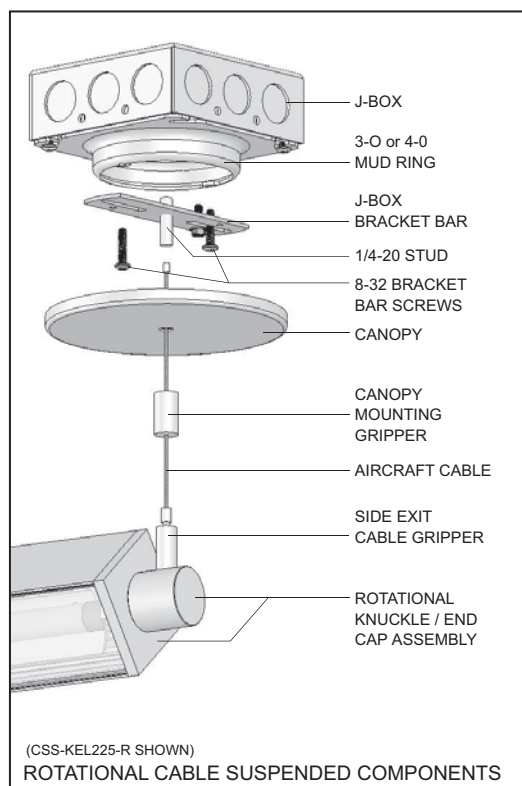

kelsey - CSS

CSS INSTALLATION INFORMATION

CSS

CABLE SUSPENSION SYSTEM

DIRECT, INDIRECT, WALL WASH, ROTATIONAL

- 1/4" thick precision machined aluminum end caps
- rotational - wall wash - version rotates 36 1° with positive stop
- standard canopy mounting options - custom shapes, sizes and finishes available - consult factory
- can be installed without a canopy
- standard 1/16" diameter stainless steel cable. Consult factory for other cable diameters
- cables come in standard lengths and are field adjustable - consult factory for other options
- power cords available in white, black, gray, and braided - consult factory for other options
- add "CSS" under "Mounting" section