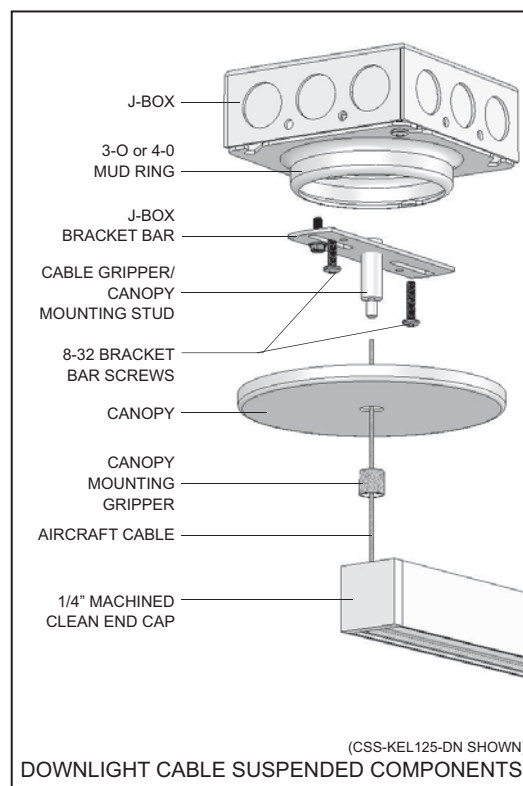

kelsey - CSS

CSS INSTALLATION INFORMATION

CSS

CABLE SUSPENSION SYSTEM

DIRECT, INDIRECT, WALL WASH, ROTATIONAL

- 1/4" thick precision machined aluminum end caps
- rotational - wall wash - version rotates 36 1° with positive stop
- standard canopy mounting options - custom shapes, sizes and finishes available - consult factory
- can be installed without a canopy
- standard 1/16" diameter stainless steel cable. Consult factory for other cable diameters
- cables come in standard lengths and are field adjustable - consult factory for other options
- power cords available in white, black, gray, and braided - consult factory for other options
- add "CSS" under "Mounting" section