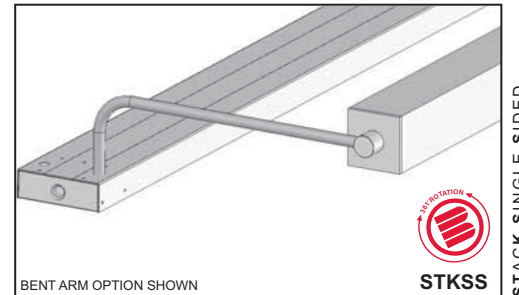

kelsey - 325

3.25" SQUARE FIXTURE

MULTIPLE FIXTURE MOUNTING OPTIONS

DIRECT, INDIRECT, WALL WASH, ROTATIONAL STACK LIGHTING

- 3-1/4" square extruded aluminum housing
- 1/4" thick precision machined aluminum end caps
- extruded aluminum high efficacy polished reflector (T5 and T5HO)
- 80% fixture efficacy (no lens)
- rotating arm bracket, cable suspended, rotating cable suspended, stack mounting options
- 361° rotation with positive stop on rotating versions
- variety of lensing options
- satin anodized clear finish is standard - a variety of other standard and custom finishes are available
- T5, T5HO, and T8 standard linear fluorescent lamp types and T5 and T5HO seamless fluorescent lamps
- integral electronic ballasts are standard, consult Options p5 for available types of dimming and emergency ballasts
- UL and C-UL listed for Dry and Damp locations

MOUNTING OPTIONS

KEL 325

Series	Model	Mounting*	Lamp Qty.	Standard Lamp	Nominal Length	Voltage	Ballast	Finish	Options*
KEL - Kelsey	325	RAS - Rotating Arm System CSS - Cable Suspension System STKSS - Single Sided Stack System STKDS - Double Sided Stack System SM - Surface mount	1 2	T5 T5HO T8 Seamless Lamp SMLS-T5 SMLS-T5HO	1 - 2' 2 - 2' 3 - 3' 4 - 4' 5 - 5' 6 - 6' 8 - 8' CU - Custom*	1 - 120V 2 - 277V 3 - 347V	EB - electronic DIM__ - dimming* EM__ - emergency* *Refer to Options p5 for DIM__ and EM__ option codes	SC - Satin Clear BC - Bright Clear FB - Flat Black CU - Custom* *Consult Factory	*Specify or consult factory Lens NL - No Lens SIC - Satin Ice Clear SIW - Satin Ice White LP - Linear Prismatic** CU - Custom* *Consult Factory **Non-stocked item - longer lead time