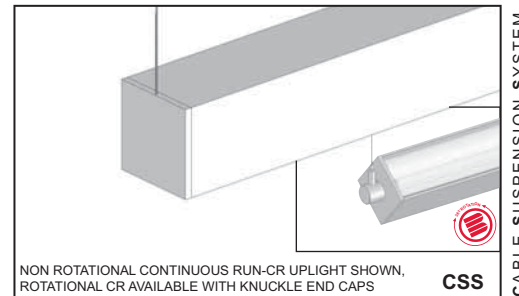

kelsey - 325

3.25" SQUARE FIXTURE

MULTIPLE FIXTURE MOUNTING OPTIONS

DIRECT, INDIRECT, WALL WASH, ROTATIONAL STACK LIGHTING

- 3-1/4" square extruded aluminum housing
- 1/4" thick precision machined aluminum end caps
- extruded aluminum high efficacy polished reflector (T5 and T5HO)
- 80% fixture efficacy (no lens)
- rotating arm bracket, cable suspended, rotating cable suspended, stack mounting options
- 361° rotation with positive stop on rotating versions
- variety of lensing options
- satin anodized clear finish is standard - a variety of other standard and custom finishes are available
- T5, T5HO, and T8 standard linear fluorescent lamp types and T5 and T5HO seamless fluorescent lamps
- integral electronic ballasts are standard, consult Options p5 for available types of dimming and emergency ballasts
- UL and C-UL listed for Dry and Damp locations

MOUNTING OPTIONS

KEL 325

Series	Model	Mounting*	Lamp Qty.	Standard Lamp	Nominal Length	Voltage	Ballast	Finish	Options*
KEL - Kelsey	325	RAS - Rotating Arm System CSS - Cable Suspension System STKSS - Single Sided Stack System STKDS - Double Sided Stack System SM - Surface mount	1 2	T5 T5HO T8 Seamless Lamp SMLS-T5 SMLS-T5HO	1 - 2' 2 - 2' 3 - 3' 4 - 4' 5 - 5' 6 - 6' 8 - 8' CU - Custom*	1 - 120V 2 - 277V 3 - 347V	EB - electronic DIM__ - dimming* EM__ - emergency* *Refer to Options p5 for DIM__ and EM__ option codes	SC - Satin Clear BC - Bright Clear FB - Flat Black CU - Custom* *Consult Factory	*Specify or consult factory Lens NL - No Lens SIC - Satin Ice Clear SIW - Satin Ice White LP - Linear Prismatic** CU - Custom* *Consult Factory **Non-stocked item - longer lead time