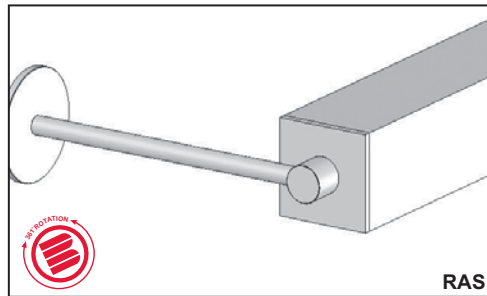

kelsey - 325

3.25" SQUARE FIXTURE

MULTIPLE FIXTURE MOUNTING OPTIONS

DIRECT, INDIRECT, WALL WASH, ROTATIONAL STACK LIGHTING

- 3-1/4" square extruded aluminum housing
- 1/4" thick precision machined aluminum end caps
- extruded aluminum high efficacy polished reflector (T5 and T5HO)
- 80% fixture efficacy (no lens)
- rotating arm bracket, cable suspended, rotating cable suspended, stack mounting options
- 361° rotation with positive stop on rotating versions
- variety of lensing options
- satin anodized clear finish is standard - a variety of other standard and custom finishes are available
- T5, T5HO, and T8 standard linear fluorescent lamp types and T5 and T5HO seamless fluorescent lamps
- integral electronic ballasts are standard, consult Options p5 for available types of dimming and emergency ballasts
- UL and C-UL listed for Dry and Damp locations

MOUNTING OPTIONS

KEL 325

Series	Model	Mounting*	Lamp Qty.	Standard Lamp	Nominal Length	Voltage	Ballast	Finish	Options*
KEL - Kelsey	325	RAS - Rotating Arm System CSS - Cable Suspension System STKSS - Single Sided Stack System STKDS - Double Sided Stack System SM - Surface mount	1 2	T5 T5HO T8 Seamless Lamp SMLS-T5 SMLS-T5HO	1 - 2' 2 - 2' 3 - 3' 4 - 4' 5 - 5' 6 - 6' 8 - 8' CU - Custom*	1 - 120V 2 - 277V 3 - 347V	EB - electronic DIM__ - dimming* EM__ - emergency* *Refer to Options p5 for DIM__ and EM__ option codes	SC - Satin Clear BC - Bright Clear FB - Flat Black CU - Custom* *Consult Factory	*Specify or consult factory Lens NL - No Lens SIC - Satin Ice Clear SIW - Satin Ice White LP - Linear Prismatic** CU - Custom* *Consult Factory **Non-stocked item - longer lead time