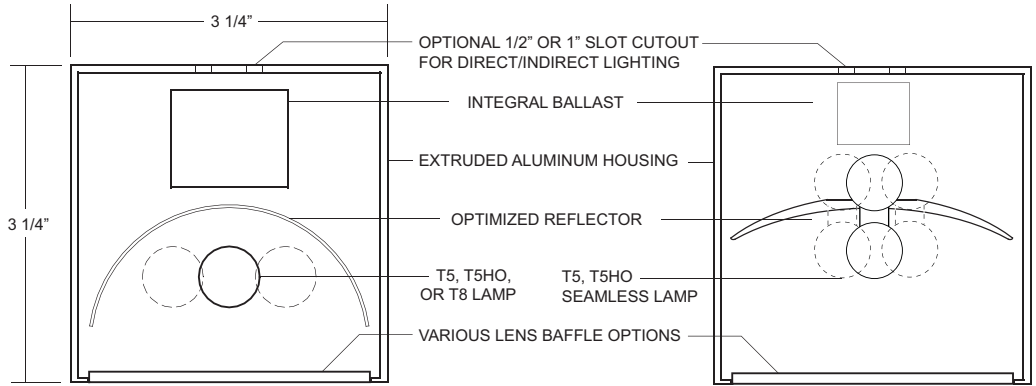

kelsey - 325

3.25" SQUARE FIXTURE

MULTIPLE FIXTURE MOUNTING OPTIONS

DIRECT, INDIRECT, WALL WASH, ROTATIONAL STACK LIGHTING

- 3-1/4" square extruded aluminum housing
- 1/4" thick precision machined aluminum end caps
- extruded aluminum high efficacy polished reflector (T5 and T5HO)
- 80% fixture efficacy (no lens)
- rotating arm bracket, cable suspended, rotating cable suspended, stack mounting options
- 361° rotation with positive stop on rotating versions
- variety of lensing options
- satin anodized clear finish is standard - a variety of other standard and custom finishes are available
- T5, T5HO, and T8 standard linear fluorescent lamp types and T5 and T5HO seamless fluorescent lamps
- integral electronic ballasts are standard, consult Options p5 for available types of dimming and emergency ballasts
- UL and C-UL listed for Dry and Damp locations

MOUNTING OPTIONS

KEL 325

Series	Model	Mounting*	Lamp Qty.	Standard Lamp	Nominal Length	Voltage	Ballast	Finish	Options*
KEL - Kelsey	325	RAS - Rotating Arm System CSS - Cable Suspension System STKSS - Single Sided Stack System STKDS - Double Sided Stack System SM - Surface mount	1 2	T5 T5HO T8 Seamless Lamp SMLS-T5 SMLS-T5HO	1 - 2' 2 - 2' 3 - 3' 4 - 4' 5 - 5' 6 - 6' 8 - 8' CU - Custom*	1 - 120V 2 - 277V 3 - 347V	EB - electronic DIM__ - dimming* EM__ - emergency* *Refer to Options p5 for DIM__ and EM__ option codes	SC - Satin Clear BC - Bright Clear FB - Flat Black CU - Custom* *Consult Factory	*Specify or consult factory Lens NL - No Lens SIC - Satin Ice Clear SIW - Satin Ice White LP - Linear Prismatic** CU - Custom* *Consult Factory **Non-stocked item - longer lead time