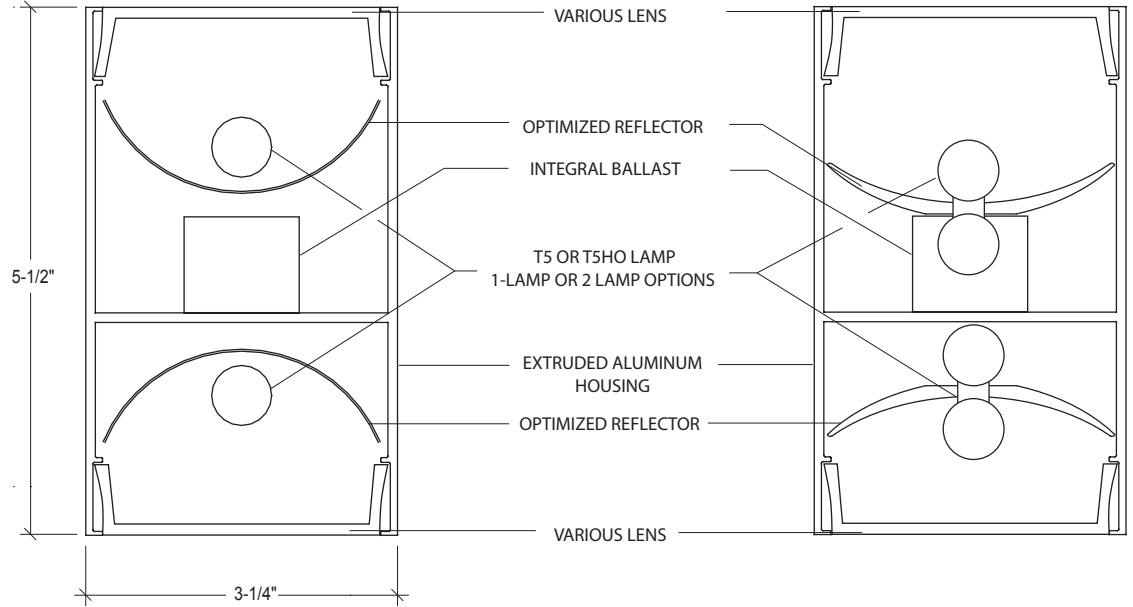

K3UD FIXTURE

H FIXTURE

KELSEY325 UP/ DOWN INTEGRAL BALLAST

T5, T5HO, T8 or SMLS T5/T5HO

- extruded aluminum housing
- symmetric and asymmetric light distribution
- T5, T5HO, or T8 linear fluorescent lamp versions
- standard ballasts are integral electronic, consult Options pg for available types of dimming and emergency ballasts
- fixtures are available in nominal lengths of 2, 3, 4, 5 and 8 feet
- standard finish is Satin Clear Anodize - custom colors and finishes are also available
- UL and C-UL Listed for Dry and Damp Locations

K3UD

Model
K3UD-
KEL325
up/down

Standard Lamp
T5
T5HO
T8
Seamless Lamp
SMLS-T5
SMLS-T5HO

Mounting*
RAB - Rotating Arm Bracket
CSS - Cable Suspension System
STKSS - Single Sided Stack System
STKDS - Double Sided Stack System
SM - Surface mount

Lamp Configuration
1U1D - 1 lamp up/
1 lamp down
2U1D - 2 lamps up/
1 lamp down
1U2D - 1 lamp up/
2 lamps down
2U2D - 2 lamp up/
2 lamps down
1D - 1 lamp down
2D - 2 lamps down

Continuous Run Option**
SCR - Seamless
Continuous Run
DCR - Disc
Continuous Run
RCR - Rotational
Continuous Run
CR - Custom*
Run*