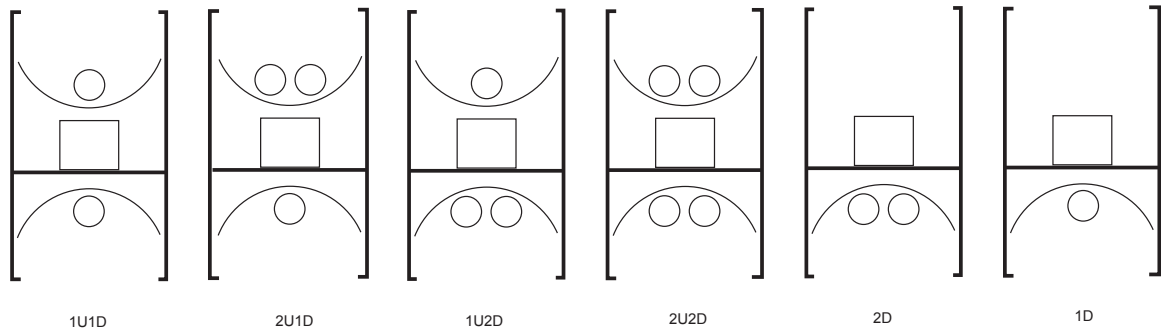

K3UD FIXTURE

H FIXTURE

KELSEY325 UP/ DOWN INTEGRAL BALLAST

T5, T5HO, T8 or SMLS T5/T5HO

- extruded aluminum housing
- symmetric and asymmetric light distribution
- T5, T5HO, or T8 linear fluorescent lamp versions
- standard ballasts are integral electronic, consult Options pg for available types of dimming and emergency ballasts
- fixtures are available in nominal lengths of 2, 3, 4, 5 and 8 feet
- standard finish is Satin Clear Anodize - custom colors and finishes are also available
- UL and C-UL Listed for Dry and Damp Locations

K3UD

Model
K3UD-
KEL325
up/down

Standard Lamp
T5
T5HO
T8
Seamless Lamp
SMLS-T5
SMLS-T5HO

Mounting*
RAB - Rotating Arm Bracket
CSS - Cable Suspension System
STKSS - Single Sided Stack System
STKDS - Double Sided Stack System
SM - Surface mount

Lamp Configuration
1U1D - 1 lamp up/
1 lamp down
2U1D - 2 lamps up/
1 lamp down
1U2D - 1 lamp up/
2 lamps down
2U2D - 2 lamp up/
2 lamps down
1D - 1 lamp down
2D - 2 lamps down

Continuous Run Option**
SCR - Seamless
Continuous Run
DCR - Disc
Continuous Run
RCR - Rotational
Continuous Run
CR - Custom*
Run*