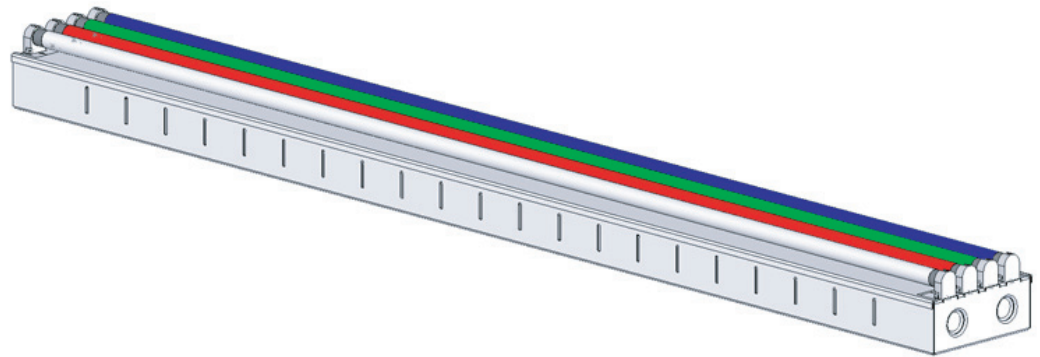

## JASON™ 4

#### T5 and T5HO LINEAR LAMP

- heavy gauge aluminum construction finished in High Reflectivity White powder coat done post-production
- uses standard or high output T5 fluorescent lamps with 20,000 hour lamp life
- infinite color control using red, green, blue and white color mixing technology
- comes standard with built-in programs that do not require any special controls or wiring
- fully programmable with any approved DMX controller. colors, change times, cross fades, rainbows, random colors and many other effects are easily programmed (requires CAT 5 cable) refer to controls page for controller options
- installation is very similar to most standard fluorescent fixtures
- fixtures are available in nominal 4 foot lengths, see part numbers to the right for actual fixture lengths
- 120, 277 and universal voltage versions available
- UL and C-UL Listed for Dry and Damp Locations