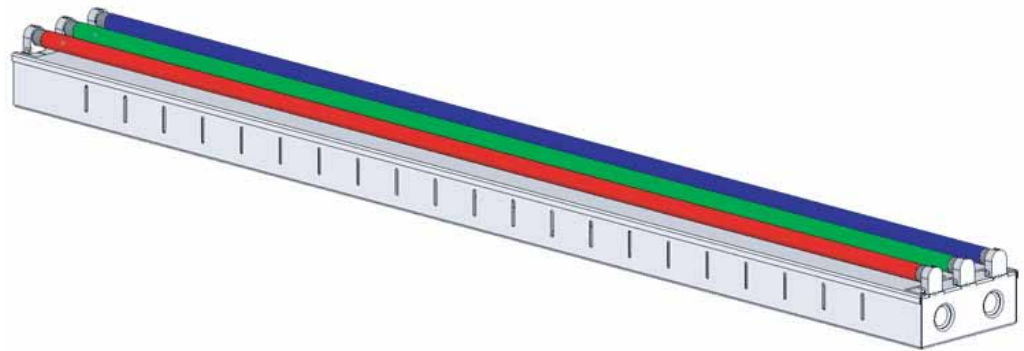

JASON™ 3

JAS-3-T5 JAS-3-T5HO

COLOR CHANGING

T5 and T5HO LINEAR LAMP

- heavy gauge aluminum construction finished in High Reflectivity White powder coat done post-production
- uses standard or high output T5 fluorescent lamps with 20,000 hour lamp life
- infinite color control using red, green and blue color mixing technology
- comes standard with built-in programs that do not require any special controls or wiring
- fully programmable with any approved DMX controller. colors, change times, cross fades, rainbows, random colors and many other effects are easily programmed (requires CAT 5 cable) refer to controls page for controller options
- installation is very similar to most standard fluorescent fixtures
- fixtures are available in nominal 4 foot lengths, see part numbers to the right for actual fixture lengths
- 120, 277 and universal voltage versions available
- UL and C-UL Listed for Dry and Damp Locations