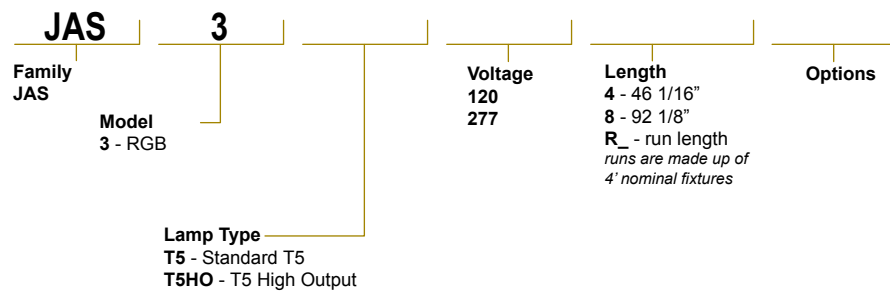

Job Information
Type
Job Name
Location

BIRCHWOOD LIGHTING

714.550.7118 • fax 714.550.7151 • www.BirchwoodLighting.com

NOTE: Specifications and dimensions are subject to change without notice.