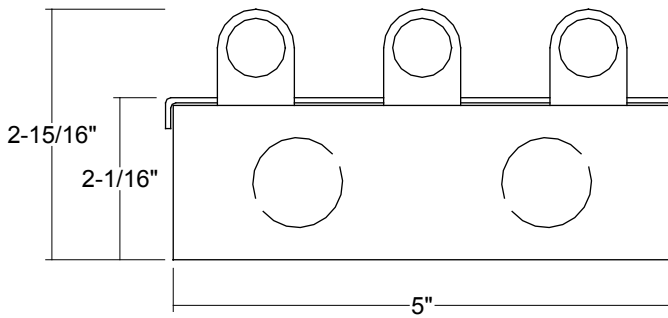

JASON™ 3

JAS-3-T5 JAS-3-T5HO

COLOR CHANGING

T5 and T5HO LINEAR LAMP

- heavy gauge aluminum construction finished in High Reflectivity White powder coat done post-production
- uses standard or high output T5 fluorescent lamps with 20,000 hour lamp life
- infinite color control using red, green and blue color mixing technology
- comes standard with built-in programs that do not require any special controls or wiring
- fully programmable with any approved DMX controller. colors, change times, cross fades, rainbows, random colors and many other effects are easily programmed (requires CAT 5 cable) refer to controls page for controller options
- installation is very similar to most standard fluorescent fixtures
- fixtures are available in nominal 4 foot lengths, see part numbers to the right for actual fixture lengths
- 120, 277 and universal voltage versions available
- UL and C-UL Listed for Dry and Damp Locations