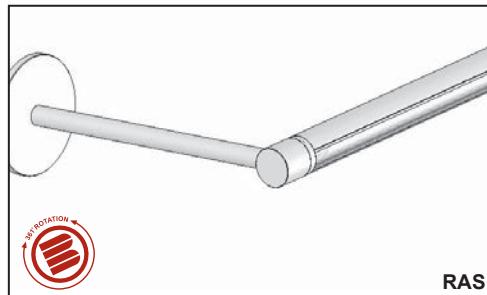

hailey - 125

MOUNTING OPTIONS

1.25" ROUND FIXTURE

MULTIPLE FIXTURE MOUNTING OPTIONS

DIRECT, INDIRECT, WALL WASH, ROTATIONAL STACK LIGHTING

- 1-1/4" diameter extruded aluminum housing
- 1/4" thick precision machined aluminum end caps
- rotating arm system, cable suspended, rotating cable suspended, and stack mounting options
- 361° rotation with positive stop on rotating versions
- variety of lensing options
- satin anodized clear finish is standard - a variety of other standard and custom finishes are available
- T5 and T5HO linear fluorescent lamp types
- remote electronic ballasts are standard, consult "Options" section for available types of dimming and emergency ballasts
- UL and C-UL listed for Dry and Damp locations

RAS

ROTATING ARM SYSTEM

TOP IMAGE: DOWNLIGHT VERSION
BOTTOM IMAGE: ROTATIONAL VERSION

CABLE SUSPENSION SYSTEM

STKDS

STACK DOUBLE SIDED

STKSS

STACK SINGLE SIDE

HAI 125

Series
HAI - Hailey

Model
125

Mounting*
RAS - Rotating Arm System
CSS - Cable Suspension System
STKSS - Single Sided Stack System
STKDS - Double Sided Stack System
-

Lamp
T5
T5HO

Nominal Length
2 - 2'
3 - 3'
4 - 4'
5 - 5'
CU - Custom*