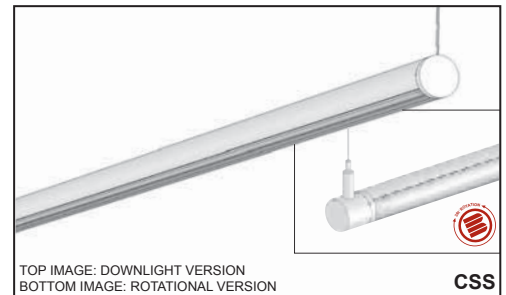

hailey - 125

MOUNTING OPTIONS

1.25" ROUND FIXTURE

MULTIPLE FIXTURE MOUNTING OPTIONS

DIRECT, INDIRECT, WALL WASH, ROTATIONAL STACK LIGHTING

- 1-1/4" diameter extruded aluminum housing
- 1/4" thick precision machined aluminum end caps
- rotating arm system, cable suspended, rotating cable suspended, and stack mounting options
- 361° rotation with positive stop on rotating versions
- variety of lensing options
- satin anodized clear finish is standard - a variety of other standard and custom finishes are available
- T5 and T5HO linear fluorescent lamp types
- remote electronic ballasts are standard, consult "Options" section for available types of dimming and emergency ballasts
- UL and C-UL listed for Dry and Damp locations

RAS

ROTATING ARM SYSTEM

TOP IMAGE: DOWNLIGHT VERSION
BOTTOM IMAGE: ROTATIONAL VERSION

CABLE SUSPENSION SYSTEM

STKDS

STACK DOUBLE SIDED

STKSS

STACK SINGLE SIDE

HAI 125

Series
HAI - Hailey

Model
125

Mounting*
RAS - Rotating Arm System
CSS - Cable Suspension System
STKSS - Single Sided Stack System
STKDS - Double Sided Stack System
-

Lamp
T5
T5HO

Nominal Length
2 - 2'
3 - 3'
4 - 4'
5 - 5'
CU - Custom*