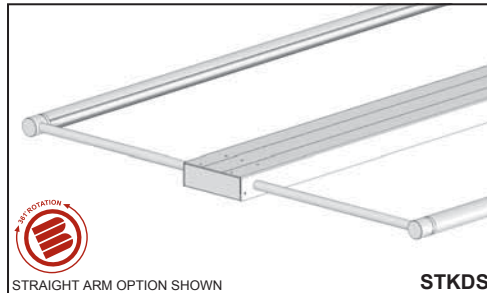

hailey - 125

MOUNTING OPTIONS

1.25" ROUND FIXTURE

MULTIPLE FIXTURE MOUNTING OPTIONS

DIRECT, INDIRECT, WALL WASH, ROTATIONAL STACK LIGHTING

- 1-1/4" diameter extruded aluminum housing
- 1/4" thick precision machined aluminum end caps
- rotating arm system, cable suspended, rotating cable suspended, and stack mounting options
- 361° rotation with positive stop on rotating versions
- variety of lensing options
- satin anodized clear finish is standard - a variety of other standard and custom finishes are available
- T5 and T5HO linear fluorescent lamp types
- remote electronic ballasts are standard, consult "Options" section for available types of dimming and emergency ballasts
- UL and C-UL listed for Dry and Damp locations

RAS

ROTATING ARM SYSTEM

TOP IMAGE: DOWNLIGHT VERSION
BOTTOM IMAGE: ROTATIONAL VERSION

CABLE SUSPENSION SYSTEM

STKDS

STACK DOUBLE SIDED

STKSS

STACK SINGLE SIDE

HAI 125

Series
HAI - Hailey

Model
125

Mounting*
RAS - Rotating Arm System
CSS - Cable Suspension System
STKSS - Single Sided Stack System
STKDS - Double Sided Stack System
-

Lamp
T5
T5HO

Nominal Length
2 - 2'
3 - 3'
4 - 4'
5 - 5'
CU - Custom*