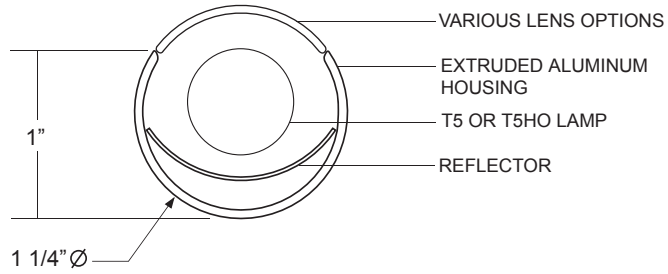

hailey - 125

MOUNTING OPTIONS

1.25" ROUND FIXTURE

MULTIPLE FIXTURE MOUNTING OPTIONS

DIRECT, INDIRECT, WALL WASH, ROTATIONAL STACK LIGHTING

- 1-1/4" diameter extruded aluminum housing
- 1/4" thick precision machined aluminum end caps
- rotating arm system, cable suspended, rotating cable suspended, and stack mounting options
- 361° rotation with positive stop on rotating versions
- variety of lensing options
- satin anodized clear finish is standard - a variety of other standard and custom finishes are available
- T5 and T5HO linear fluorescent lamp types
- remote electronic ballasts are standard, consult "Options" section for available types of dimming and emergency ballasts
- UL and C-UL listed for Dry and Damp locations