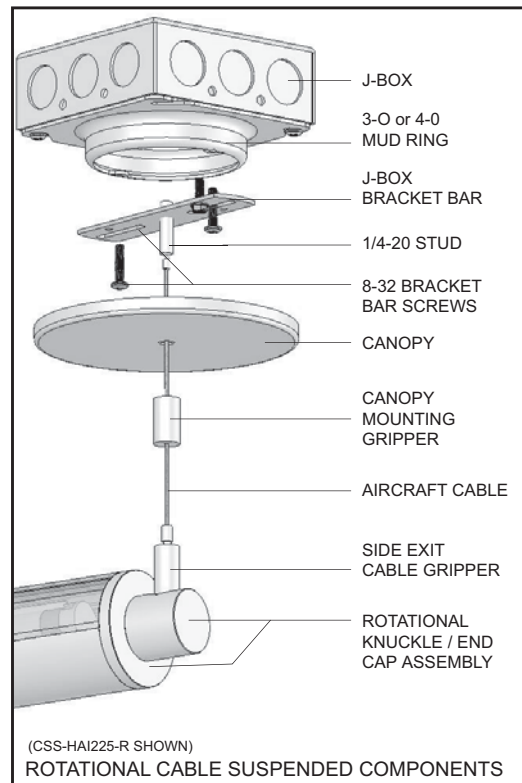

hail^{ey} - CSS

CSS INSTALLATION INFORMATION

CSS

CABLE SUSPENSION SYSTEM

DIRECT. INDIRECT.
WALL WASH. ROTATIONAL

- 1/4" thick precision machined aluminum end caps
- rotational - wall wash - version rotates 361° with positive stop
- standard canopy mounting options - custom shapes, sizes and finishes available - consult factory
- can be installed without a canopy
- standard 1/16" diameter stainless steel cable. Consult factory for other cable diameters
- cables come in standard lengths and are field adjustable - consult factory for other options
- power cords available in white, black, gray, and braided - consult factory for other options
- add "CSS" under "Mounting" section