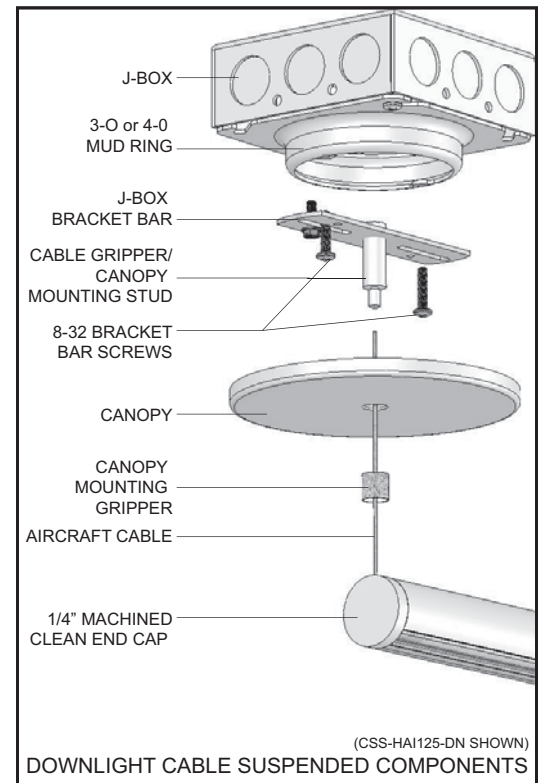

hail^{ey} - CSS

CSS INSTALLATION INFORMATION

CSS

CABLE SUSPENSION SYSTEM

DIRECT. INDIRECT.
WALL WASH. ROTATIONAL

- 1/4" thick precision machined aluminum end caps
- rotational - wall wash - version rotates 361° with positive stop
- standard canopy mounting options - custom shapes, sizes and finishes available - consult factory
- can be installed without a canopy
- standard 1/16" diameter stainless steel cable. Consult factory for other cable diameters
- cables come in standard lengths and are field adjustable - consult factory for other options
- power cords available in white, black, gray, and braided - consult factory for other options
- add "CSS" under "Mounting" section