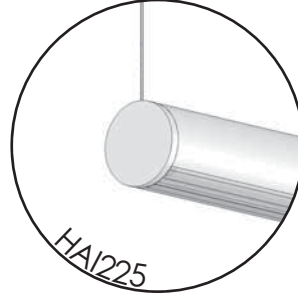

hail^{ey} - CSS

CSS INSTALLATION INFORMATION

CSS

CABLE SUSPENSION SYSTEM

DIRECT. INDIRECT.
WALL WASH. ROTATIONAL

- 1/4" thick precision machined aluminum end caps
- rotational - wall wash - version rotates 361° with positive stop
- standard canopy mounting options - custom shapes, sizes and finishes available - consult factory
- can be installed without a canopy
- standard 1/16" diameter stainless steel cable. Consult factory for other cable diameters
- cables come in standard lengths and are field adjustable - consult factory for other options
- power cords available in white, black, gray, and braided - consult factory for other options
- add "CSS" under "Mounting" section