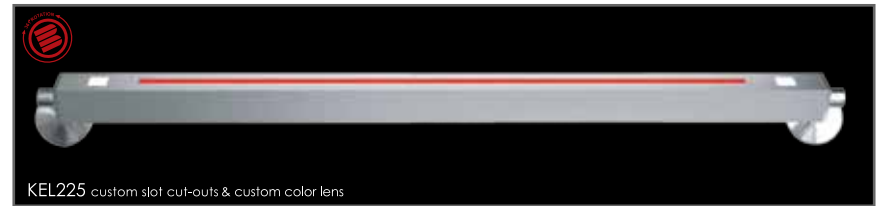

SLOT CUTOUTS- STANDARD AND INFINITE CUSTOM OPTIONS AVAILABLE *custom options shown above and below