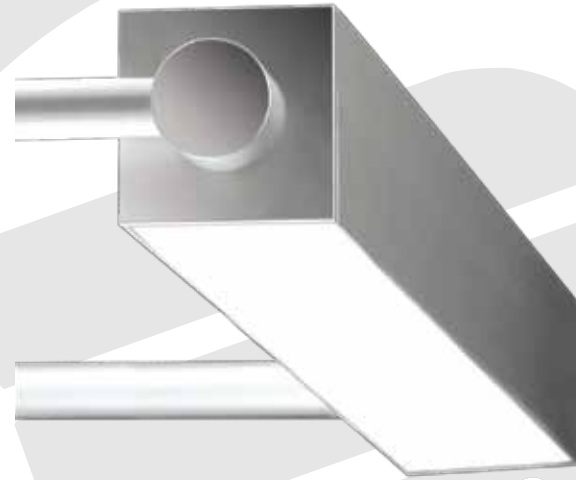

BIRCHWOOD  
lighting

[www.birchwoodlighting.com](http://www.birchwoodlighting.com)

1302 East Hunter Ave • Santa Ana, CA 92705 • P. 714.550.7118 • F. 714.550.7151

kelsy series  
square architectural fixture line

BIRCHWOOD  
lighting

haley series  
round architectural fixture line