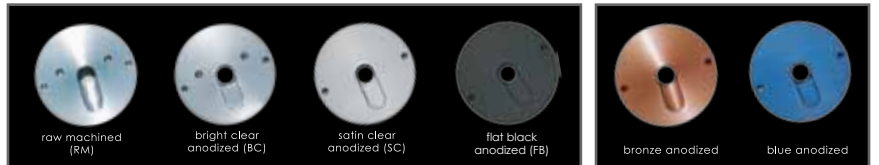

raw machined
(RM)

bright clear
anodized (BC)

satin clear
anodized (SC)

flat black
anodized (FB)

bronze anodized

blue anodized