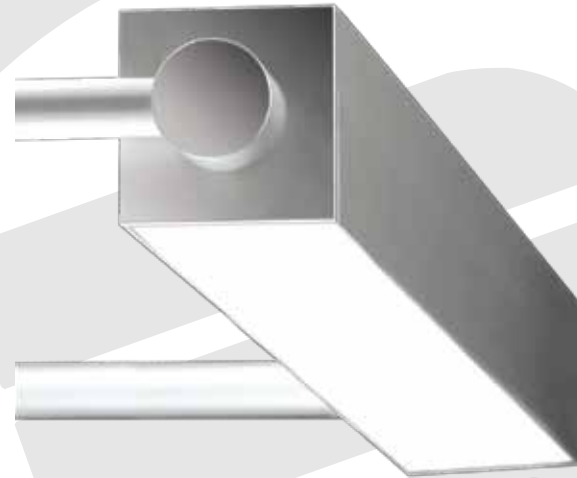

www.birchwoodlighting.com

1302 East Hunter Ave • Santa Ana, CA 92705 • P. 714.550.7118 • F. 714.550.7151

kelsey series
square architectural fixture line

BIRCHWOOD
lighting