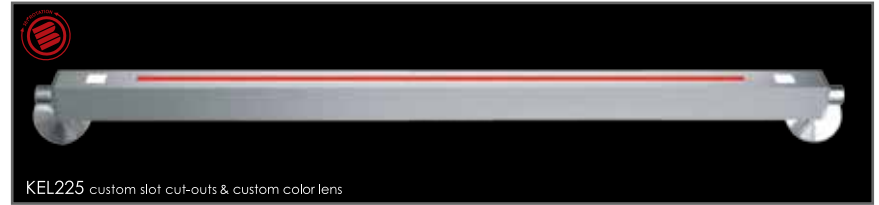

STACK OPTION *consult factory for specifications

Straight and Bent arm rotational options. Standard and custom stack fixture configurations available – consult factory for more information

PENDANT MOUNT OPTION

An alternative to hanging these fixture with the CSS option. Rotational or static version available - consult factory for more information

CUSTOM OPTIONS- CREATIVE DESIGN POSSIBILITIES *consult factory for specifications

SLOT CUTOUTS- STANDARD AND INFINITE CUSTOM OPTIONS AVAILABLE *custom options shown above and below

CUSTOM ALTERNATING UP/DOWN FIXTURE CONFIGURATION - POSSIBLE WITH HAILEY AND KELSEY FIXTURES

STANDARD FINISH OPTIONS