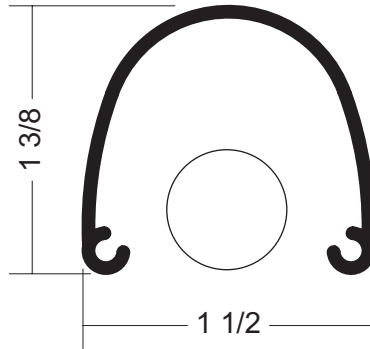

DISPLAY

580

SEMI-ROUND

T2, T5, HALOGEN, XENON

- extruded aluminum construction
- available in linear fluorescent or low-voltage incandescent lamps
- low-voltage lamps may be spaced 12", 9" or 6" on center
- two types of housing for remote ballast/transformer
- fixtures are built to order with lengths to the nearest 1/16"
- standard anodized finishes are listed. custom anodized and powdercoated finishes available
- all Display fixtures come standard with 9'-0" wire leads
- two types of wire feed offered
End Feed includes 6'-0" of 3/8" flexible conduit
Front Feed includes a matching 32" long 1/2" o.d. rigid downtube and 3'-0" of 3/8" flexible conduit
- optional mounting clips, end caps and lamp sleeves
- UL and C-UL Listed for Dry and Damp Locations

Remote Power Box
BB16A
flush mount

Job Information

Type _____

Job Name _____

Location _____

580

Reflector Shape

Lamp Type

120
277
347

Length
specify required length to the nearest 1/16"

Finish

SC - Satin Clear
BC - Bright Clear
FB - Flat Black
SG - Satin Gold
BG - Bright Gold
CU - Custom (please specify)

Options

Feed Type
EF - End Feed
FF - Front Feed
CU - custom (supply sketch)