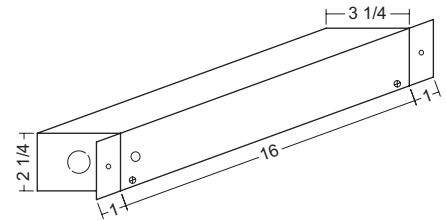

DISPLAY

580

SEMI-ROUND

T2, T5, HALOGEN, XENON

- extruded aluminum construction
- available in linear fluorescent or low-voltage incandescent lamps
- low-voltage lamps may be spaced 12", 9" or 6" on center
- two types of housing for remote ballast/transformer
- fixtures are built to order with lengths to the nearest 1/16"
- standard anodized finishes are listed. custom anodized and powdercoated finishes available
- all Display fixtures come standard with 9'-0" wire leads
- two types of wire feed offered
End Feed includes 6'-0" of 3/8" flexible conduit
Front Feed includes a matching 32" long 1/2" o.d. rigid downtube and 3'-0" of 3/8" flexible conduit
- optional mounting clips, end caps and lamp sleeves
- UL and C-UL Listed for Dry and Damp Locations

Rotating Arm Bracket
option: **RAB**
See Custom-p2 for details

Cable Suspension System
option: **CSS**
See Custom-p1 for details

Mechanically Fastened
Matching Solid End Cap
option: **EC580**

Remote Power Box
BB14B
concealed mount

Remote Power Box
BB16A
flush mount

Job Information

Type _____

Job Name _____

Location _____

580

Reflector Shape

Lamp Type