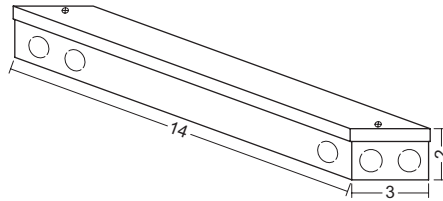

DISPLAY

580

SEMI-ROUND

T2, T5, HALOGEN, XENON

- extruded aluminum construction
- available in linear fluorescent or low-voltage incandescent lamps
- low-voltage lamps may be spaced 12", 9" or 6" on center
- two types of housing for remote ballast/transformer
- fixtures are built to order with lengths to the nearest 1/16"
- standard anodized finishes are listed. custom anodized and powdercoated finishes available
- all Display fixtures come standard with 9'-0" wire leads
- two types of wire feed offered
End Feed includes 6'-0" of 3/8" flexible conduit
Front Feed includes a matching 32" long 1/2" o.d. rigid downtube and 3'-0" of 3/8" flexible conduit
- optional mounting clips, end caps and lamp sleeves
- UL and C-UL Listed for Dry and Damp Locations

Rotating Arm Bracket
option: **RAB**
See Custom-p2 for details

Cable Suspension System
option: **CSS**
See Custom-p1 for details

Mechanically Fastened
Matching Solid End Cap
option: **EC580**

Remote Power Box
BB14B
concealed mount

Remote Power Box
BB16A
flush mount

Job Information

Type _____

Job Name _____

Location _____

580

Reflector Shape

Lamp Type

120
277
347

Length
specify required length to the nearest 1/16"

Finish

SC - Satin Clear
BC - Bright Clear
FB - Flat Black
SG - Satin Gold
BG - Bright Gold
CU - Custom (please specify)

Options

Feed Type
EF - End Feed
FF - Front Feed
CU - custom (supply sketch)