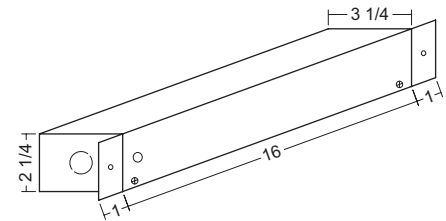

## DISPLAY

560-LV

SQUARE

HALOGEN or XENON

- extruded aluminum construction
- available in low-voltage halogen or xenon incandescent lamp versions, also available in linear fluorescent (see 560-RB or -IB)
- low-voltage lamps may be spaced 12", 9" or 6" on center
- two types of housing for remote ballast/transformer
- fixtures are built to order with lengths to the nearest 1/16"
- standard anodized finishes are listed, custom anodized and powdercoated finishes available
- all 560-LV fixtures come standard with 9'-0" wire leads
- optional mounting clips
- UL and C-UL Listed for Dry and Damp Locations

Mounting Clip  
option: **MC04**

Mounting Clip  
option: **MC03**

Remote Power Box  
**BB14B**  
concealed mount

Remote Power Box  
**BB16A**  
flush mount

Job Information	
Type	_____
Job Name	_____
Location	_____