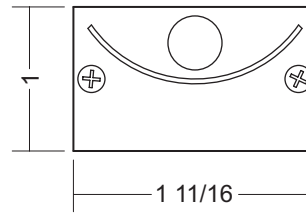

## DISPLAY

560-LV

SQUARE

HALOGEN or XENON

- extruded aluminum construction
- available in low-voltage halogen or xenon incandescent lamp versions, also available in linear fluorescent (see 560-RB or -IB)
- low-voltage lamps may be spaced 12", 9" or 6" on center
- two types of housing for remote ballast/transformer
- fixtures are built to order with lengths to the nearest 1/16"
- standard anodized finishes are listed, custom anodized and powdercoated finishes available
- all 560-LV fixtures come standard with 9'-0" wire leads
- optional mounting clips
- UL and C-UL Listed for Dry and Damp Locations