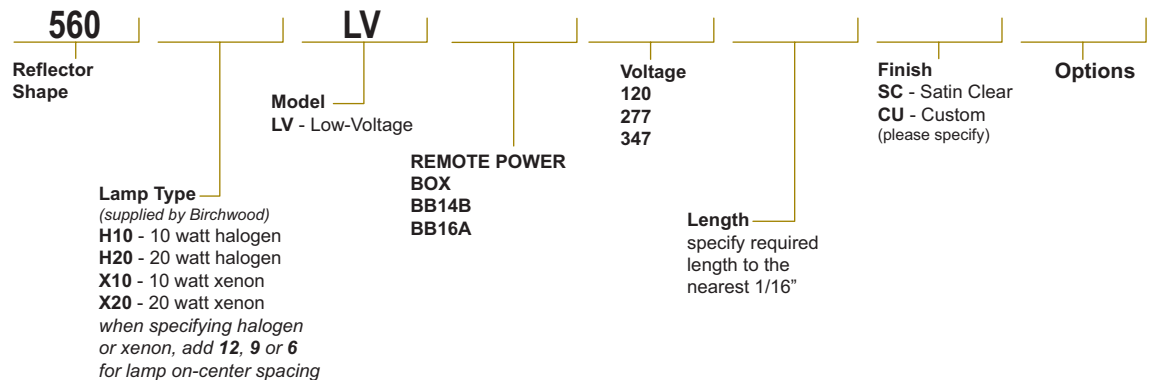

## DISPLAY

560-LV

SQUARE

HALOGEN or XENON

- extruded aluminum construction
- available in low-voltage halogen or xenon incandescent lamp versions, also available in linear fluorescent (see 560-RB or -IB)
- low-voltage lamps may be spaced 12", 9" or 6" on center
- two types of housing for remote ballast/transformer
- fixtures are built to order with lengths to the nearest 1/16"
- standard anodized finishes are listed, custom anodized and powdercoated finishes available
- all 560-LV fixtures come standard with 9'-0" wire leads
- optional mounting clips
- UL and C-UL Listed for Dry and Damp Locations

Mounting Clip  
option: **MC04**

Mounting Clip  
option: **MC03**

Remote Power Box  
**BB14B**  
concealed mount

Remote Power Box  
**BB16A**  
flush mount

Job Information	
Type	_____
Job Name	_____
Location	_____