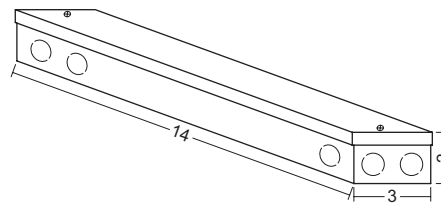

## DISPLAY

560-LV

SQUARE

HALOGEN or XENON

- extruded aluminum construction
- available in low-voltage halogen or xenon incandescent lamp versions, also available in linear fluorescent (see 560-RB or -IB)
- low-voltage lamps may be spaced 12", 9" or 6" on center
- two types of housing for remote ballast/transformer
- fixtures are built to order with lengths to the nearest 1/16"
- standard anodized finishes are listed, custom anodized and powdercoated finishes available
- all 560-LV fixtures come standard with 9'-0" wire leads
- optional mounting clips
- UL and C-UL Listed for Dry and Damp Locations

Mounting Clip  
option: **MC04**

Mounting Clip  
option: **MC03**

Remote Power Box  
**BB14B**  
concealed mount

Remote Power Box  
**BB16A**  
flush mount

Job Information	
Type	_____
Job Name	_____
Location	_____