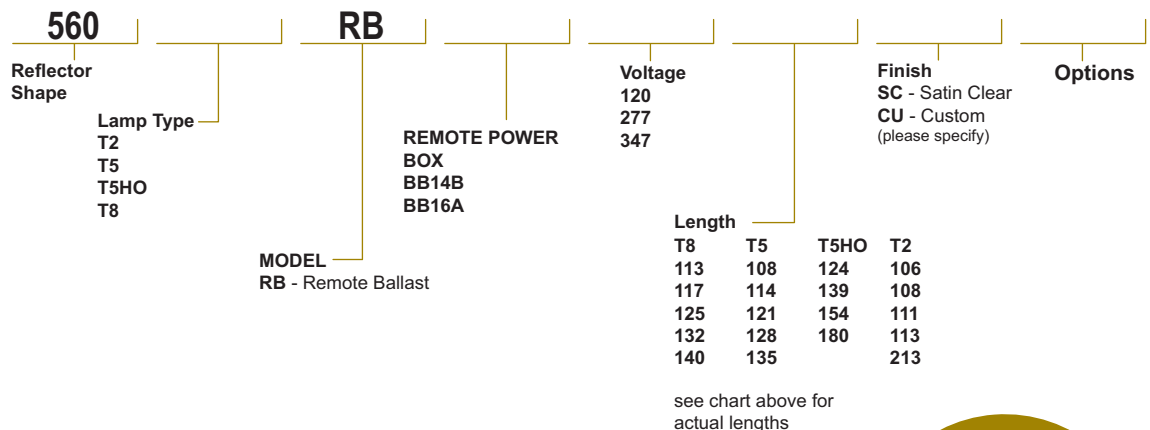

Job Information
Type
Job Name
Location

BIRCHWOOD LIGHTING

714.550.7118 • fax 714.550.7151 • www.BirchwoodLighting.com

NOTE: Specifications and dimensions are subject to change without notice.