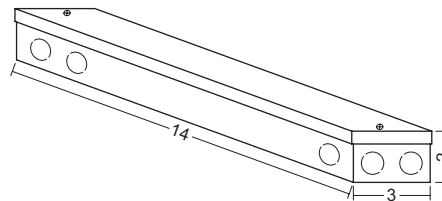

DISPLAY

560-RB

SHOWCASE / DISPLAY

T2, T5, T8 REMOTE BALLAST

- extruded aluminum construction
- available T2, T5, T5HO and T8 linear fluorescent lamp versions, low-voltage incandescent lamp version available (see 560-LV)
- two types of housing for remote ballast/transformer
- standard anodized finishes are listed, custom anodized and powdercoated finishes available
- all 560-RB fixtures come standard with 9'-0" wire leads
- optional mounting clips and lamp sleeves
- UL and C-UL Listed for Dry and Damp Locations

ACTUAL FIXTURE LENGTHS							
T8		T5		T5HO		T2	
113	14"	108	14"	-	-	106	11"
117	26"	114	24 7/16"	124	24 7/16"	108	15"
125	38"	121	36 1/4"	139	36 1/4"	111	19"
132	50"	128	48 1/16"	154	48 1/16"	113	23"
140	62"	135	59 7/8"	180	59 7/8"	213	44"