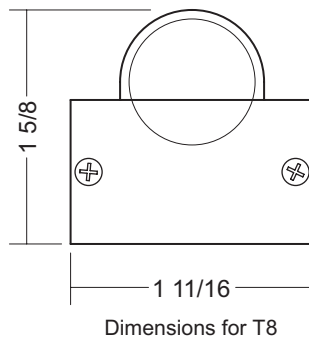

DISPLAY

560-RB

SHOWCASE / DISPLAY

T2, T5, T8 REMOTE BALLAST

- extruded aluminum construction
- available T2, T5, T5HO and T8 linear fluorescent lamp versions, low-voltage incandescent lamp version available (see 560-LV)
- two types of housing for remote ballast/transformer
- standard anodized finishes are listed, custom anodized and powdercoated finishes available
- all 560-RB fixtures come standard with 9'-0" wire leads
- optional mounting clips and lamp sleeves
- UL and C-UL Listed for Dry and Damp Locations

ACTUAL FIXTURE LENGTHS							
T8		T5		T5HO		T2	
113	14"	108	14"	-	-	106	11"
117	26"	114	24 7/16"	124	24 7/16"	108	15"
125	38"	121	36 1/4"	139	36 1/4"	111	19"
132	50"	128	48 1/16"	154	48 1/16"	113	23"
140	62"	135	59 7/8"	180	59 7/8"	213	44"