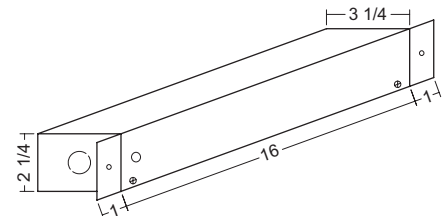

DISPLAY

560-RB

SHOWCASE / DISPLAY

T2, T5, T8 REMOTE BALLAST

- extruded aluminum construction
- available T2, T5, T5HO and T8 linear fluorescent lamp versions, low-voltage incandescent lamp version available (see 560-LV)
- two types of housing for remote ballast/transformer
- standard anodized finishes are listed, custom anodized and powdercoated finishes available
- all 560-RB fixtures come standard with 9'-0" wire leads
- optional mounting clips and lamp sleeves
- UL and C-UL Listed for Dry and Damp Locations

ACTUAL FIXTURE LENGTHS							
T8		T5		T5HO		T2	
113	14"	108	14"	-	-	106	11"
117	26"	114	24 7/16"	124	24 7/16"	108	15"
125	38"	121	36 1/4"	139	36 1/4"	111	19"
132	50"	128	48 1/16"	154	48 1/16"	113	23"
140	62"	135	59 7/8"	180	59 7/8"	213	44"