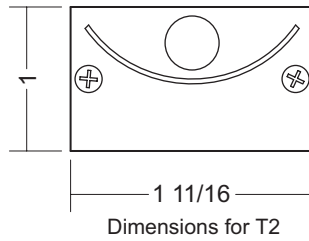

DISPLAY

560-RB

SHOWCASE / DISPLAY

T2, T5, T8 REMOTE BALLAST

- extruded aluminum construction
- available T2, T5, T5HO and T8 linear fluorescent lamp versions, low-voltage incandescent lamp version available (see 560-LV)
- two types of housing for remote ballast/transformer
- standard anodized finishes are listed, custom anodized and powdercoated finishes available
- all 560-RB fixtures come standard with 9'-0" wire leads
- optional mounting clips and lamp sleeves
- UL and C-UL Listed for Dry and Damp Locations

ACTUAL FIXTURE LENGTHS							
T8		T5		T5HO		T2	
113	14"	108	14"	-	-	106	11"
117	26"	114	24 7/16"	124	24 7/16"	108	15"
125	38"	121	36 1/4"	139	36 1/4"	111	19"
132	50"	128	48 1/16"	154	48 1/16"	113	23"
140	62"	135	59 7/8"	180	59 7/8"	213	44"