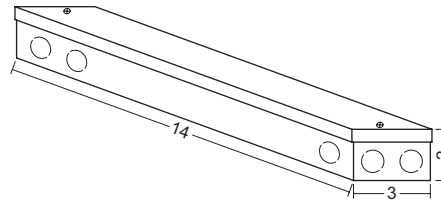

### INTEGRAL T-RAIL

T2, T5, T8, HALOGEN, XENON

- extruded aluminum construction
- available in linear fluorescent or low-voltage incandescent lamps
- low-voltage lamps may be spaced 12", 9" or 6" on center
- two types of housing for remote ballast/transformer
- fixtures are built to order with lengths to the nearest 1/16"
- standard anodized finishes are listed. custom anodized and powdercoated finishes available
- all Display fixtures come standard with 9'-0" wire leads
- two types of wire feed offered  
**End Feed** includes 6'-0" of 3/8" flexible conduit  
**Front Feed** includes a matching 32" long 1/2" o.d. rigid downtube and 3'-0" of 3/8" flexible conduit
- optional mounting clips, end caps and lamp sleeves
- UL and C-UL Listed for Dry and Damp Locations

Flush-Mount / Wood-End  
Mounting Clip  
option: **MC01**

Smooth Finish  
Matching Solid End Cap  
option: **EC520**

Remote Power Box  
**BB14B**  
concealed mount

Remote Power Box  
**BB16A**  
flush mount