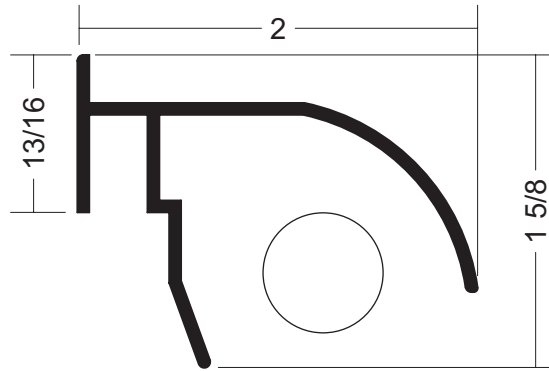

## DISPLAY

520

### INTEGRAL T-RAIL

T2, T5, T8, HALOGEN, XENON

- extruded aluminum construction
- available in linear fluorescent or low-voltage incandescent lamps
- low-voltage lamps may be spaced 12", 9" or 6" on center
- two types of housing for remote ballast/transformer
- fixtures are built to order with lengths to the nearest 1/16"
- standard anodized finishes are listed. custom anodized and powdercoated finishes available
- all Display fixtures come standard with 9'-0" wire leads
- two types of wire feed offered  
**End Feed** includes 6'-0" of 3/8" flexible conduit  
**Front Feed** includes a matching 32" long 1/2" o.d. rigid downtube and 3'-0" of 3/8" flexible conduit
- optional mounting clips, end caps and lamp sleeves
- UL and C-UL Listed for Dry and Damp Locations

520

Reflector  
Shape

Lamp Type

T2  
T5  
T5HO  
T8

H10 - 10 watt halogen  
H20 - 20 watt halogen  
X10 - 10 watt xenon  
X20 - 20 watt xenon  
*when specifying halogen  
or xenon, add 12, 9 or 6  
for lamp on-center spacing*

Remote Power Box  
BB14B  
BB16A

Voltage

120  
277  
347

Length

specify required  
length to the  
nearest 1/16"

Finish

SC - Satin Clear  
BC - Bright Clear  
FB - Flat Black  
BB - Bright Black  
SG - Satin Gold  
BG - Bright Gold  
CU - Custom  
(please specify)