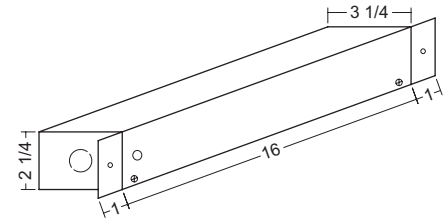

Remote Power Box
BB16A
flush mount

520

Reflector
Shape

Lamp Type

T2
T5
T5HO
T8

H10 - 10 watt halogen
H20 - 20 watt halogen
X10 - 10 watt xenon
X20 - 20 watt xenon
*when specifying halogen
or xenon, add 12, 9 or 6
for lamp on-center spacing*

Remote Power Box
BB14B
BB16A

Voltage

120
277
347

Length

specify required
length to the
nearest 1/16"

Finish

SC - Satin Clear
BC - Bright Clear
FB - Flat Black
BB - Bright Black
SG - Satin Gold
BG - Bright Gold
CU - Custom
(please specify)

Options

Feed Type

EFR - End Feed Right
EFL - End Feed Left
FFR - Front Feed Right
FFL - Front Feed Left
CU - custom (supply sketch)
"Right" is shown above

Job Information

Type

Job Name

Location

BIRCHWOOD LIGHTING

714.550.7118 • fax 714.550.7151 • www.BirchwoodLighting.com

NOTE: Specifications and dimensions are subject to change without notice.