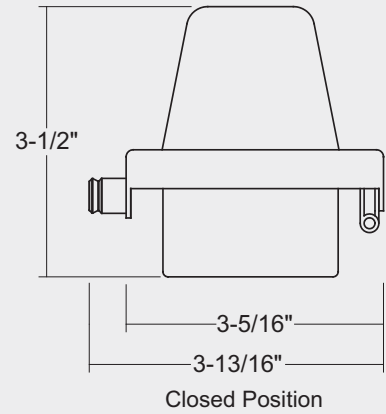

This keeps us on the cutting edge of technological advancements in our industry.

TDEC

BABY BRANDI

D-HD HINGED DOOR

P. 714.550.7118 · F. 714.550.7151

BirchwoodLighting.com