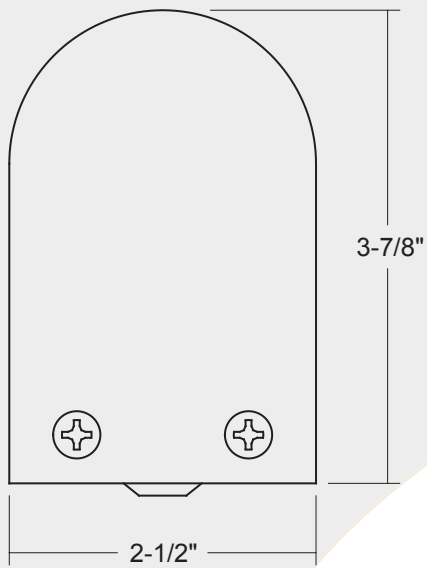

This keeps us on the cutting edge of technological advancements in our industry.

TDEC

BABY BRANDI

D-HD HINGED DOOR

P. 714.550.7118 · F. 714.550.7151

BirchwoodLighting.com