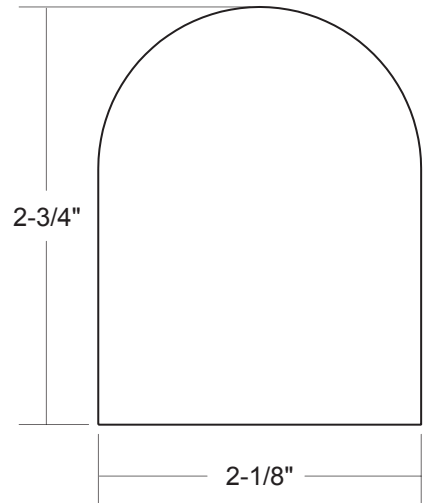

This keeps us on the cutting edge of technological advancements in our industry.

TDEC

BABY BRANDI

D-HD HINGED DOOR

P. 714.550.7118 · F. 714.550.7151

BirchwoodLighting.com