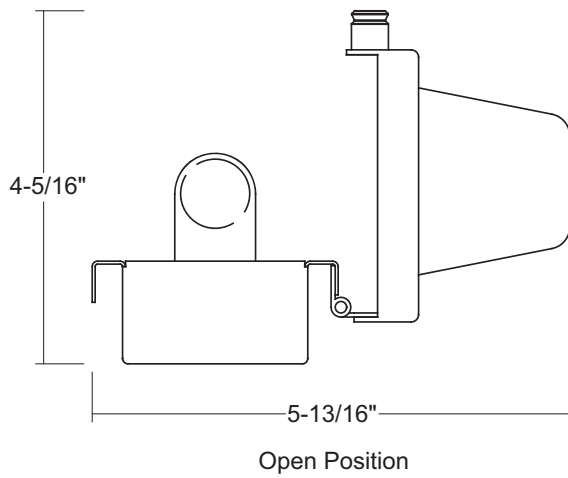

This keeps us on the cutting edge of technological advancements in our industry.

TDEC

BABY BRANDI

D-HD HINGED DOOR

P. 714.550.7118 · F. 714.550.7151

BirchwoodLighting.com