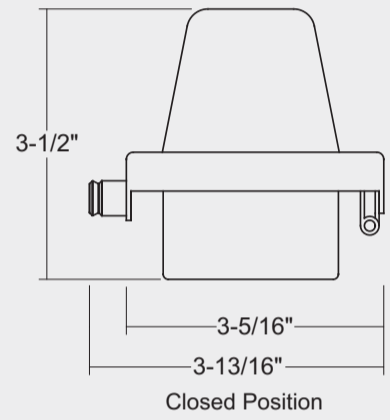

D-HD HINGED DOOR

P. 714.550.7118 • F. 714.550.7151

BirchwoodLighting.com