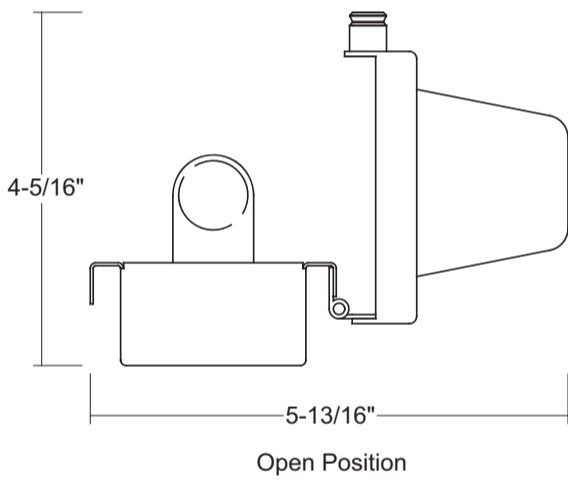

D-HD HINGED DOOR

P. 714.550.7118 • F. 714.550.7151

BirchwoodLighting.com