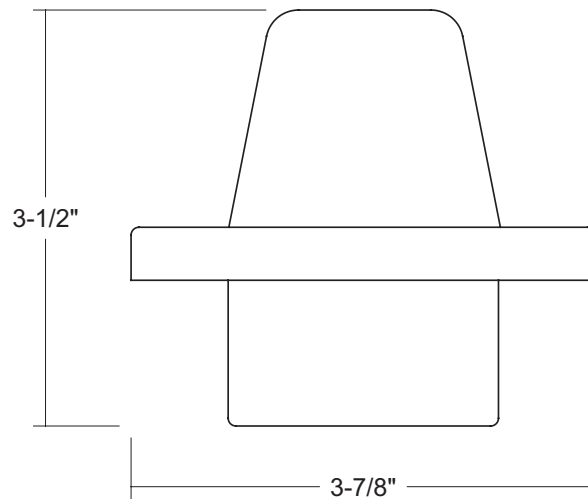

#### T5, T5HO or T8 LINEAR LAMP

- 18 gauge steel construction
- fixtures are available in nominal lengths of 2, 3, 4 and 5 feet. see part numbers to the right for actual fixture lengths
- single T5, T5HO or T8 fluorescent, other lamp types available (consult factory)
- vandal resistant fasteners available (consult factory)
- variety of acrylic lens shapes, materials and finishes available (consult factory)
- standard ballasts are integral electronic, consult Options p5 for available types of dimming and emergency ballasts
- powder coat done post production for strong rust inhibiting protection
- standard finish is Anodized Silver other finishes are also available
- surface or pendant mount
- UL and C-UL Listing for Wet Locations

Job Information
Type
Job Name
Location

BRA	D-TF	Voltage	Length	Finish	Options
Family BRANDI	Lamp Type T5 T5HO T8	120 277 347	T5 114 - 24 5/8" 121 - 36 7/16" 128 - 48 1/4" 135 - 60 1/16"	AS - Anodized Silver HRW - High Reflectivity White CU - Custom (please specify)	
	Model D-TF - Top Fastener	Ballast EB - electronic DIM__ - dimming* EM__ - emergency* *refer to Options p5 for DIM__ and EM__ options code. fixture size may need to be adjusted.	T5HO 124 - 24 5/8" 139 - 36 7/16" 154 - 48 1/4" 180 - 60 1/16"	FEED POINT BK - fitting on back 1END - fitting on one end of fixture only 2END - fitting on both ends of fixture CU - custom feed point (please specify) PDMT - stem pendant mount 24" stems standard consult the factory for other available conduit or power feed options	
	Acrylic ACSIW - Satin Ice Frosted White (54% transmission) ACSIC - Satin Ice Frosted Clear (92% transmission) ACC - Smooth Clear (95% transmission) *consult factory for other acrylic lens options.	T8 117 - 26 1/4" 125 - 38 1/4" 132 - 50 1/4" 140 - 62 1/16"			