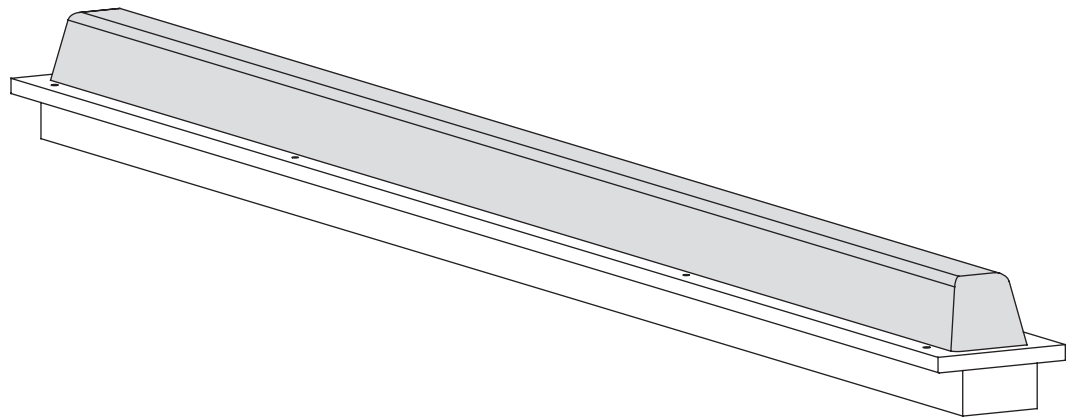

## BRANDI™

**BRA-T5-D-TF**  
**BRA-T5HO-D-TF**  
**BRA-T8-D-TF**

#### T5, T5HO or T8 LINEAR LAMP

- 18 gauge steel construction
- fixtures are available in nominal lengths of 2, 3, 4 and 5 feet. see part numbers to the right for actual fixture lengths
- single T5, T5HO or T8 fluorescent, other lamp types available (consult factory)
- vandal resistant fasteners available (consult factory)
- variety of acrylic lens shapes, materials and finishes available (consult factory)
- standard ballasts are integral electronic, consult Options p5 for available types of dimming and emergency ballasts
- powder coat done post production for strong rust inhibiting protection
- standard finish is Anodized Silver other finishes are also available
- surface or pendant mount
- UL and C-UL Listing for Wet Locations