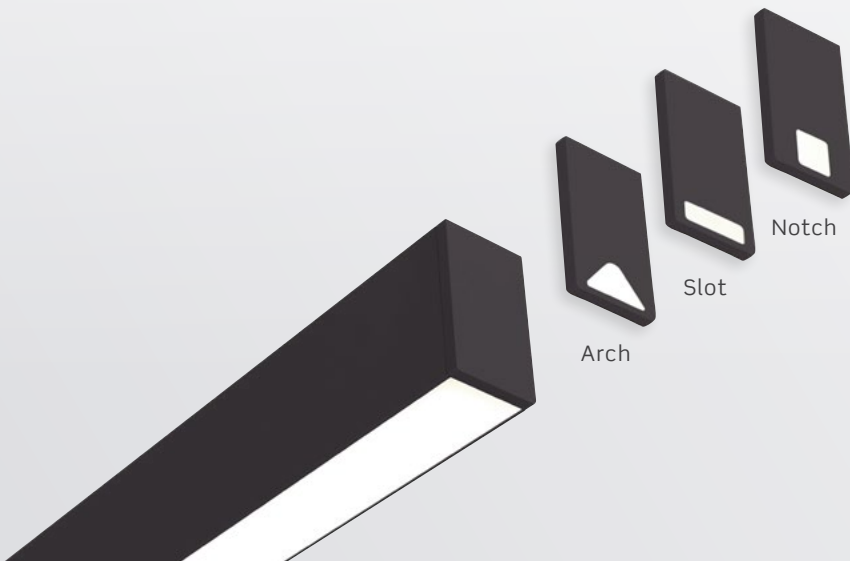

Asymmetric

Elliptical

105° Batwing

Direct/Indirect Optic

High Efficiency

150° Batwing

Asymmetric

Continuum Illuminated Endcaps

Add a touch of style to your BW165 with continuum illuminated end caps. Exterior frames are color matched to housing finish. Available in White, Black or Satin Clear Anodized

BW165 QO | Quiet Optics, Brilliant Performance