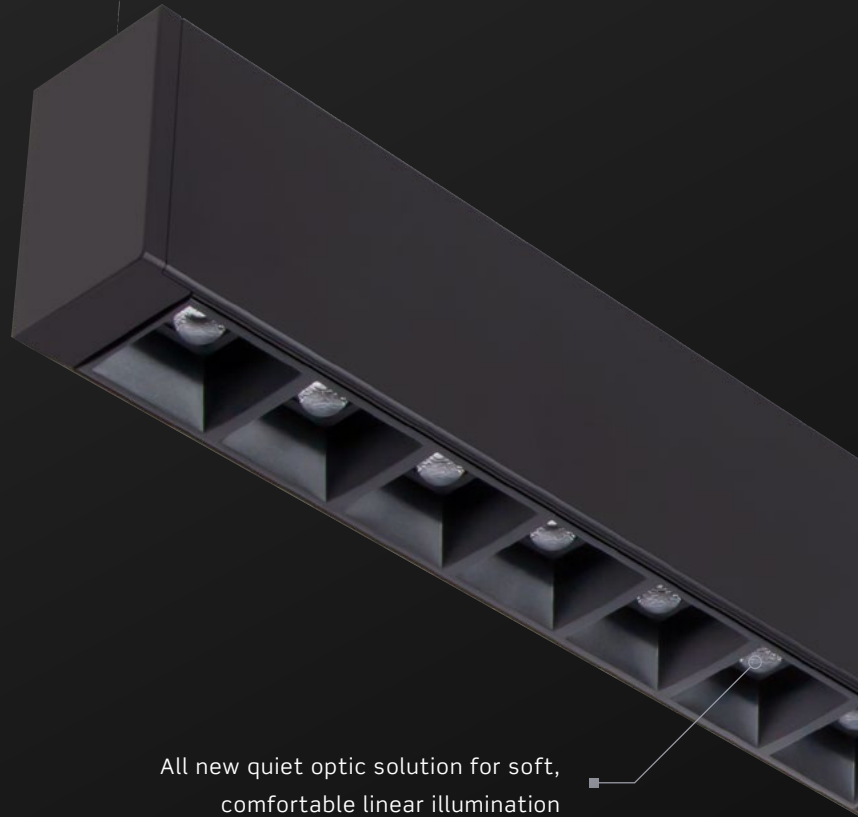

Direct/Indirect Distribution

All new quiet optic solution for soft, comfortable linear illumination