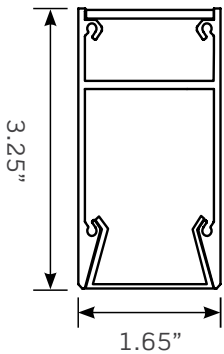

BW165 Small Profile Direct / Indirect

1.65" Profile

The award-winning BW165 packs a powerful punch into a beautiful, sleek profile of just 1.65." An integral driver makes installation a breeze while also providing architectural deep dimming down to 0.1%. The minimalist cable suspension ensures that the only thing you'll notice is the clean, straight lines of the BW165.

Standard Length: 2, 4, 6 or 8 foot (Consult factory for custom lengths)