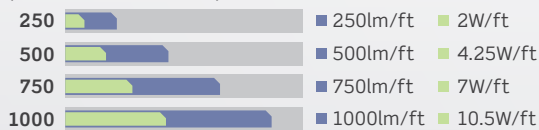

Pixel-free High Efficacy Lensing for Crystal Clear Illumination

Integral Driver & Emergency Backup Option

Performance & Options

Performance

- MIN and MAX from 250-1100lm/ft
- Rated life of L70 > 60,000 hours based on LED Testing per LM-80-08 and projected values using IESNA TM21-11

Direct Electrical Data:
(Nominal Delivered Lumens)

Indirect Electrical Data:
(Nominal Delivered Lumens)

Color Consistency & Options

CCT/CRI & light source features range from 2700k to 4000k in 82/92CRI as well as Tunable White from 2700k to 6500k