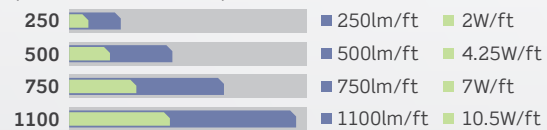

BW165

Small Profile Direct/Indirect

Modern Performance

Highly configurable and easy to specify, BW165 offers class leading performance generally found in linear luminaires two inches and larger. With a profile just over 1.5 inches featuring high efficacy lensing, indirect batwing distribution and an integral driver with deep dimming, BW165 packs a powerful punch.

Pixel-free High Efficacy Lensing for Crystal Clear Illumination

Integral Driver & Emergency Backup Option

Performance & Options

Performance

- MIN and MAX from 250-1100lm/ft
- Rated life of L70 > 60,000 hours based on LED Testing per LM-80-08 and projected values using IESNA TM21-11

Direct Electrical Data:
(Nominal Delivered Lumens)

Indirect Electrical Data:
(Nominal Delivered Lumens)

Color Consistency & Options

CCT/CRI & light source features range from 2700k to 4000k in 82/92CRI as well as Tunable White from 2700k to 6500k